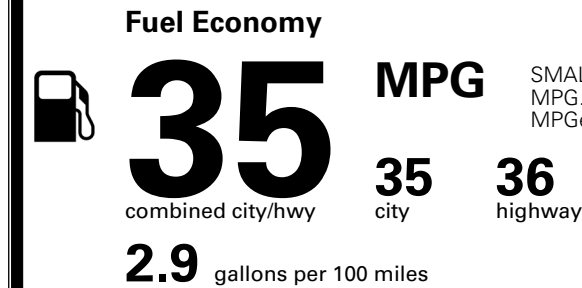

\$220.00
 \$65.00
 \$190.00
 \$155.00

MSRP INCLUDING OPTIONS

\$ 34,420.00

INLAND FREIGHT AND HANDLING

\$ 1,495.00

TOTAL MANUFACTURER'S SUGGESTED RETAIL PRICE ▶

\$ 35,915.00

TOTAL ADDITIONAL WEIGHT: 13.9

EPA DOT Fuel Economy and Environment

Gasoline Vehicle

SMALL SUVs range from 14 to 125 MPG. The best vehicle rates 146 MPGe.

You save \$1,500
 in fuel costs over 5 years compared to the average new vehicle.