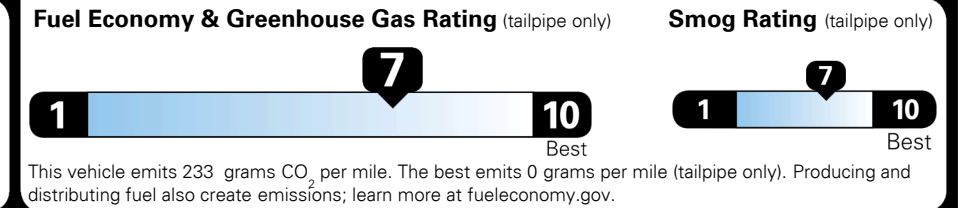

## EPA DOT Fuel Economy and Environment

Gasoline Vehicle

You save  
**\$2,250**  
 in fuel costs  
 over 5 years  
 compared to the  
 average new vehicle.

Annual fuel cost  
**\$1,150**

Actual results will vary for many reasons, including driving conditions and how you drive and maintain your vehicle. The average new vehicle gets 28 MPG and costs \$8,000 to fuel over 5 years. Cost estimates are based on 15,000 miles per year at \$ 2.95 per gallon. MPGe is miles per gasoline gallon equivalent. Vehicle emissions are a significant cause of climate change and smog.