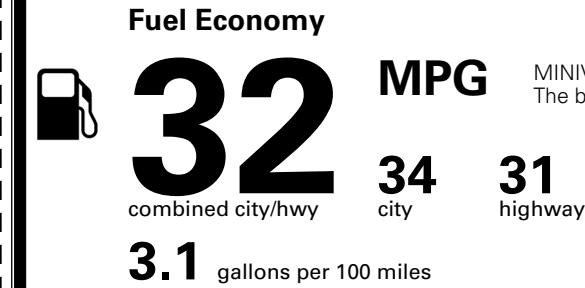

### EPA DOT Fuel Economy and Environment

Gasoline Vehicle

MINIVANS range from 20 to 83 MPG.  
 The best vehicle rates 146 MPGe.

**You save \$750**  
 in fuel costs over 5 years compared to the average new vehicle.