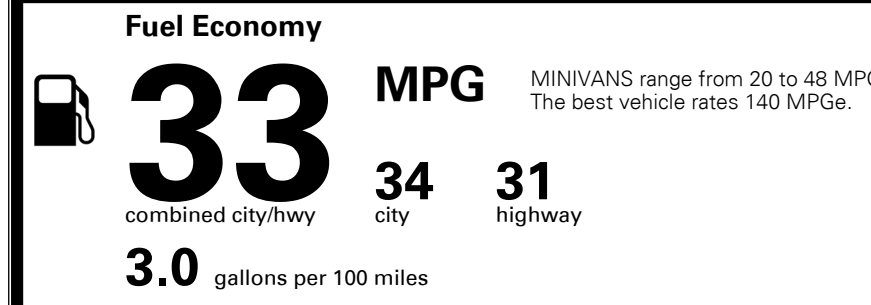

## EPA DOT Fuel Economy and Environment

Gasoline Vehicle

**You save \$1,500**  
 in fuel costs over 5 years compared to the average new vehicle.

**Annual fuel cost \$1,600**

Actual results will vary for many reasons, including driving conditions and how you drive and maintain your vehicle. The average new vehicle gets 28 MPG and costs \$9,500 to fuel over 5 years. Cost estimates are based on 15,000 miles per year at \$ 3.50 per gallon. MPGe is miles per gasoline gallon equivalent. Vehicle emissions are a significant cause of climate change and smog.