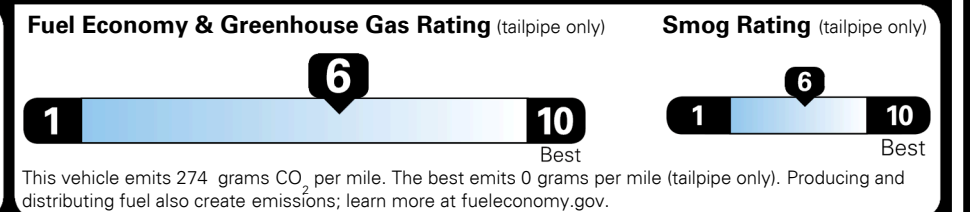

Actual results will vary for many reasons, including driving conditions and how you drive and maintain your vehicle. The average new vehicle gets 28 MPG and costs $9,500 to fuel over 5 years. Cost estimates are based on 15,000 miles per year at $ 3.50 per gallon. MPGe is miles per gasoline gallon equivalent. Vehicle emissions are a significant cause of climate change and smog.

fueleconomy.gov

Calculate personalized estimates and compare vehicles

GOVERNMENT 5-STAR SAFETY RATINGS

Overall Vehicle Score	Not Rated
Based on the combined rating of frontal, side and rollover. Should ONLY be compared to other vehicles of similar size and weight.	
Frontal	Driver ★ ★ ★ ★ ★
Crash	Passenger ★ ★ ★ ★
Based on the risk of injury in a frontal impact. Should ONLY be compared to other vehicles of similar size and weight.	
Side	Front seat Not Rated
Crash	Rear seat Not Rated
Star ratings based on the risk of injury in a side impact.	
Rollover	★ ★ ★ ★
Star ratings based on the risk of rollover in a single-vehicle crash.	

Star ratings range from 1 to 5 stars (★★★★★) with 5 being the highest. Source: National Highway Traffic Safety Administration (NHTSA). www.safercar.gov or 1-888-327-4236

Manufacturer's suggested retail price includes Manufacturer's recommended pre-delivery service. License and title fees, state and local taxes and other dealer installed options and accessories are not included in the manufacturer's suggested retail price.

PARTS CONTENT INFORMATION

FOR VEHICLES IN THIS CAR LINE U.S./CANADIAN PARTS CONTENT: 2 %

MAJOR SOURCES OF FOREIGN PARTS: KOREA: 90%

NOTE: PARTS CONTENT DOES NOT INCLUDE FINAL ASSEMBLY, DISTRIBUTION, OR OTHER NON-PARTS COSTS.

FOR THIS VEHICLE FINAL ASSEMBLY POINT: GWANGMYEONG, KOREA

COUNTRY OF ORIGIN
ENGINE (MOTOR): KOREA
TRANSMISSION: KOREA