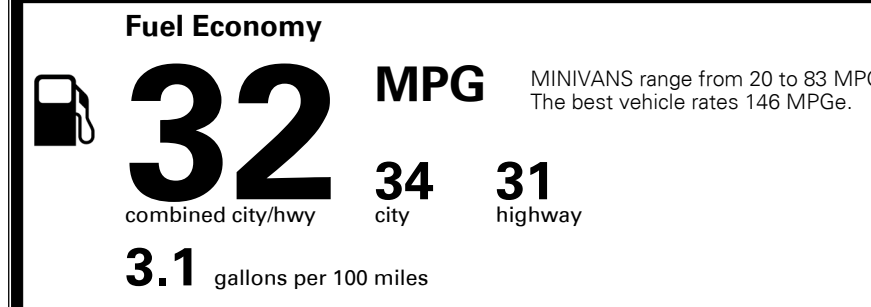

## EPA DOT Fuel Economy and Environment

Gasoline Vehicle

**You save \$750**  
 in fuel costs over 5 years compared to the average new vehicle.

**Annual fuel cost \$1,550**

Actual results will vary for many reasons, including driving conditions and how you drive and maintain your vehicle. The average new vehicle gets 29 MPG and costs \$8,500 to fuel over 5 years. Cost estimates are based on 15,000 miles per year at \$ 3.30 per gallon. MPGe is miles per gasoline gallon equivalent. Vehicle emissions are a significant cause of climate change and smog.