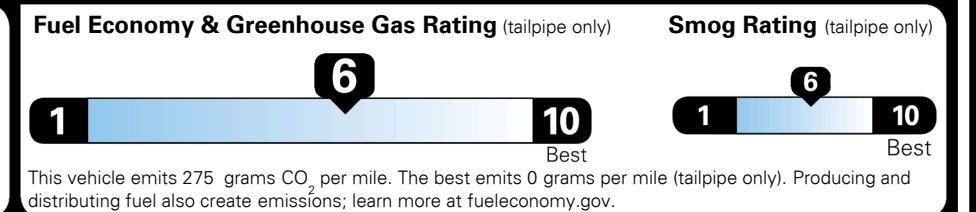

## TOTAL MANUFACTURER'S SUGGESTED RETAIL PRICE ▶

\$ 57,865.00

TOTAL ADDITIONAL WEIGHT: 10.1

## EPA DOT Fuel Economy and Environment

Gasoline Vehicle

**You save \$750**  
 in fuel costs over 5 years compared to the average new vehicle.

**Annual fuel cost \$1,550**

Actual results will vary for many reasons, including driving conditions and how you drive and maintain your vehicle. The average new vehicle gets 29 MPG and costs \$8,500 to fuel over 5 years. Cost estimates are based on 15,000 miles per year at \$ 3.30 per gallon. MPGe is miles per gasoline gallon equivalent. Vehicle emissions are a significant cause of climate change and smog.