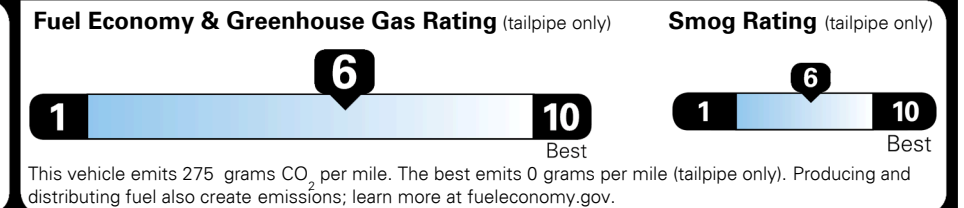

\$495.00
 \$2,500.00
 Included
 \$285.00

MSRP INCLUDING OPTIONS

\$ 56,370.00

INLAND FREIGHT AND HANDLING

\$ 1,495.00

TOTAL MANUFACTURER'S SUGGESTED RETAIL PRICE ▶

\$ 57,865.00

TOTAL ADDITIONAL WEIGHT: 10.1

EPA DOT Fuel Economy and Environment

Gasoline Vehicle

You save \$750
 in fuel costs over 5 years compared to the average new vehicle.

Annual fuel cost
\$1,550

Actual results will vary for many reasons, including driving conditions and how you drive and maintain your vehicle. The average new vehicle gets 29 MPG and costs \$8,500 to fuel over 5 years. Cost estimates are based on 15,000 miles per year at \$ 3.30 per gallon. MPGe is miles per gasoline gallon equivalent. Vehicle emissions are a significant cause of climate change and smog.