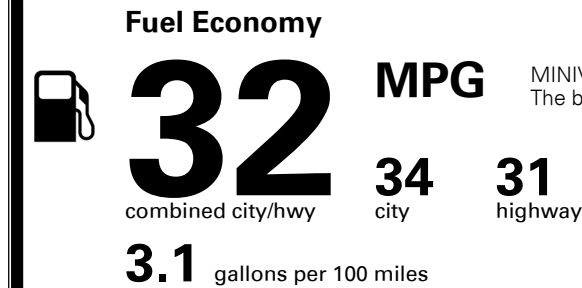

\$495.00
 \$2,500.00
 Included
 \$285.00

MSRP INCLUDING OPTIONS

\$ 56,370.00

INLAND FREIGHT AND HANDLING

\$ 1,495.00

TOTAL MANUFACTURER'S SUGGESTED RETAIL PRICE ▶

\$ 57,865.00

TOTAL ADDITIONAL WEIGHT: 10.1

EPA DOT Fuel Economy and Environment

Gasoline Vehicle

You save \$750
 in fuel costs over 5 years compared to the average new vehicle.

Annual fuel cost
\$1,550

Actual results will vary for many reasons, including driving conditions and how you drive and maintain your vehicle. The average new vehicle gets 29 MPG and costs \$8,500 to fuel over 5 years. Cost estimates are based on 15,000 miles per year at \$ 3.30 per gallon. MPGe is miles per gasoline gallon equivalent. Vehicle emissions are a significant cause of climate change and smog.