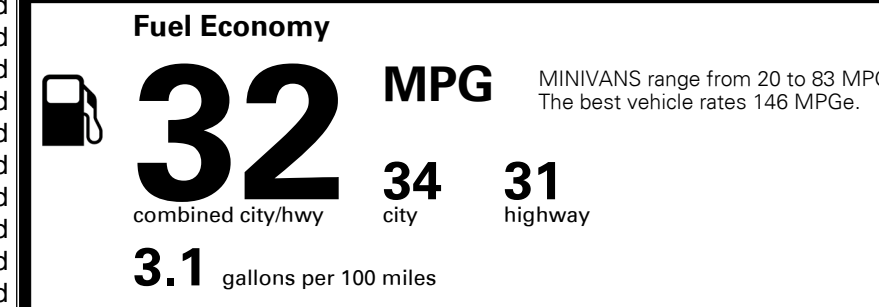

\$495.00
 \$2,500.00
 Included
 \$285.00

MSRP INCLUDING OPTIONS

\$ 56,370.00

INLAND FREIGHT AND HANDLING

\$ 1,495.00

TOTAL MANUFACTURER'S SUGGESTED RETAIL PRICE ▶

\$ 57,865.00

TOTAL ADDITIONAL WEIGHT: 10.1

EPA DOT Fuel Economy and Environment

Gasoline Vehicle

You save \$750
 in fuel costs over 5 years compared to the average new vehicle.

Annual fuel cost \$1,550

Actual results will vary for many reasons, including driving conditions and how you drive and maintain your vehicle. The average new vehicle gets 29 MPG and costs \$8,500 to fuel over 5 years. Cost estimates are based on 15,000 miles per year at \$ 3.30 per gallon. MPGe is miles per gasoline gallon equivalent. Vehicle emissions are a significant cause of climate change and smog.