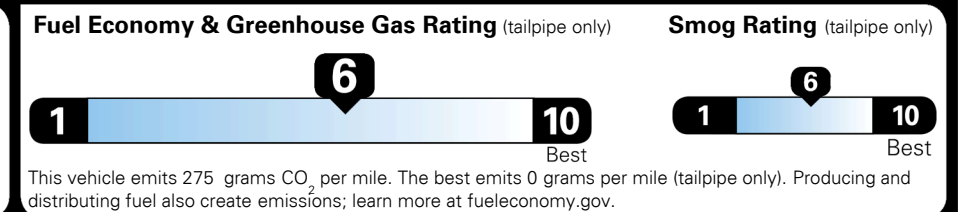

\$495.00
 \$2,500.00
 Included
 \$285.00

MSRP INCLUDING OPTIONS

\$ 56,370.00

INLAND FREIGHT AND HANDLING

\$ 1,495.00

TOTAL MANUFACTURER'S SUGGESTED RETAIL PRICE ▶

\$ 57,865.00

TOTAL ADDITIONAL WEIGHT: 10.1

EPA DOT Fuel Economy and Environment

Gasoline Vehicle

You save \$750
 in fuel costs over 5 years compared to the average new vehicle.

Annual fuel cost \$1,550

Actual results will vary for many reasons, including driving conditions and how you drive and maintain your vehicle. The average new vehicle gets 29 MPG and costs \$8,500 to fuel over 5 years. Cost estimates are based on 15,000 miles per year at \$ 3.30 per gallon. MPGe is miles per gasoline gallon equivalent. Vehicle emissions are a significant cause of climate change and smog.