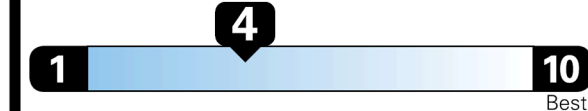

Fuel Economy & Greenhouse Gas Rating (tailpipe only)