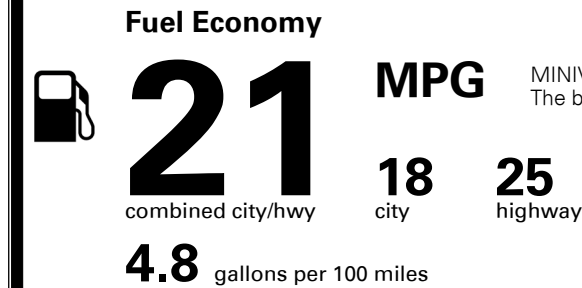

EPA DOT Fuel Economy and Environment

MINIVANS range from 20 to 83 MPG. The best vehicle rates 146 MPGe.

Gasoline Vehicle

You spend **$3,250** more in fuel costs over 5 years compared to the average new vehicle.

Annual fuel cost **$2,350**

Fuel Economy & Greenhouse Gas Rating (tailpipe only)

Smog Rating (tailpipe only)

This vehicle emits 428 grams CO₂ per mile. The best emits 0 grams per mile (tailpipe only). Producing and distributing fuel also create emissions; learn more at fueleconomy.gov.

Actual results will vary for many reasons, including driving conditions and how you drive and maintain your vehicle. The average new vehicle gets 29 MPG and costs $8,500 to fuel over 5 years. Cost estimates are based on 15,000 miles per year at $ 3.30 per gallon. MPGe is miles per gasoline gallon equivalent. Vehicle emissions are a significant cause of climate change and smog.

fueleconomy.gov

Calculate personalized estimates and compare vehicles

GOVERNMENT 5-STAR SAFETY RATINGS

Overall Vehicle Score **Not Rated**

Based on the combined rating of frontal, side and rollover. Should ONLY be compared to other vehicles of similar size and weight.