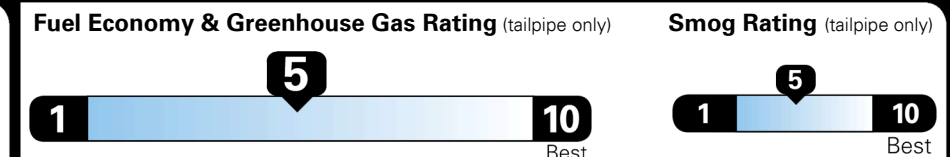

This vehicle emits 408 grams CO₂ per mile. The best emits 0 grams per mile (tailpipe only). Producing and distributing fuel also create emissions; learn more at fueleconomy.gov.

Actual results will vary for many reasons, including driving conditions and how you drive and maintain your vehicle. The average new vehicle gets 28 MPG and costs $9,750 to fuel over 5 years. Cost estimates are based on 15,000 miles per year at $ 3.60 per gallon. MPGe is miles per gasoline gallon equivalent. Vehicle emissions are a significant cause of climate change and smog.

fueleconomy.gov

Calculate personalized estimates and compare vehicles

GOVERNMENT 5-STAR SAFETY RATINGS

Overall Vehicle Score Not Rated

Based on the combined rating of frontal, side and rollover. Should ONLY be compared to other vehicles of similar size and weight.

Frontal	Driver	Not Rated
Crash	Passenger	Not Rated

Based on the risk of injury in a frontal impact. Should ONLY be compared to other vehicles of similar size and weight.

Side	Front seat	★★★★★
Crash	Rear seat	★★★★★

Star ratings based on the risk of injury in a side impact.

Rollover ★★★★★

Star ratings based on the risk of rollover in a single-vehicle crash.

Star ratings range from 1 to 5 stars (★★★★★) with 5 being the highest.

Source: National Highway Traffic Safety Administration (NHTSA).

www.safercar.gov or 1-888-327-4236

Manufacturer's suggested retail price includes Manufacturer's recommended pre-delivery service. License and title fees, state and local taxes and other dealer installed options and accessories are not included in the manufacturer's suggested retail price.

PARTS CONTENT INFORMATION

FOR VEHICLES IN THIS CAR LINE U.S./CANADIAN PARTS CONTENT: 1 %

MAJOR SOURCES OF FOREIGN PARTS: KOREA: 95%

NOTE: PARTS CONTENT DOES NOT INCLUDE FINAL ASSEMBLY, DISTRIBUTION, OR OTHER NON-PARTS COSTS.

FOR THIS VEHICLE FINAL ASSEMBLY POINT: GWANGMYEONG, KOREA

COUNTRY OF ORIGIN

ENGINE (MOTOR): KOREA

TRANSMISSION: KOREA