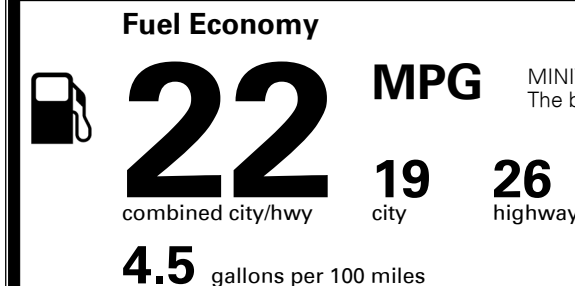

MSRP INCLUDING OPTIONS

\$ 42,620.00

INLAND FREIGHT AND HANDLING

\$ 1,365.00

TOTAL MANUFACTURER'S SUGGESTED RETAIL PRICE ▶

\$ 43,985.00

*Additional terms and conditions apply.

**Kia Connect may be currently unavailable for Model Year 2022 and newer vehicles sold or purchased in Massachusetts; please see owners.kia.com for updates on availability.

TOTAL ADDITIONAL WEIGHT: 11.4

EPA DOT Fuel Economy and Environment

Gasoline Vehicle

MINIVANS range from 20 to 48 MPG. The best vehicle rates 140 MPGe.

You spend
\$2,500
 more in fuel costs
 over 5 years
 compared to the
 average new vehicle.