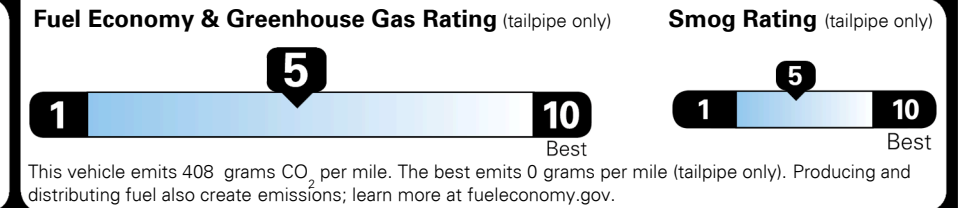

Actual results will vary for many reasons, including driving conditions and how you drive and maintain your vehicle. The average new vehicle gets 28 MPG and costs $9,750 to fuel over 5 years. Cost estimates are based on 15,000 miles per year at $ 3.60 per gallon. MPGe is miles per gasoline gallon equivalent. Vehicle emissions are a significant cause of climate change and smog.

fueleconomy.gov

Calculate personalized estimates and compare vehicles

GOVERNMENT 5-STAR SAFETY RATINGS

Overall Vehicle Score Not Rated

Based on the combined rating of frontal, side and rollover. Should ONLY be compared to other vehicles of similar size and weight.

Frontal	Driver	Not Rated
Crash	Passenger	Not Rated

Based on the risk of injury in a frontal impact. Should ONLY be compared to other vehicles of similar size and weight.

Side	Front seat	★★★★★
Crash	Rear seat	★★★★★

Star ratings based on the risk of injury in a side impact.

Rollover ★★★★★
Star ratings based on the risk of rollover in a single-vehicle crash.

Star ratings range from 1 to 5 stars (★★★★★) with 5 being the highest.

Source: National Highway Traffic Safety Administration (NHTSA).
www.safercar.gov or 1-888-327-4236

Manufacturer's suggested retail price includes Manufacturer's recommended pre-delivery service. License and title fees, state and local taxes and other dealer installed options and accessories are not included in the manufacturer's suggested retail price.

PARTS CONTENT INFORMATION

FOR VEHICLES IN THIS CAR LINE U.S./CANADIAN PARTS CONTENT: 1 %

MAJOR SOURCES OF FOREIGN PARTS: KOREA: 95%

NOTE: PARTS CONTENT DOES NOT INCLUDE FINAL ASSEMBLY, DISTRIBUTION, OR OTHER NON-PARTS COSTS.

FOR THIS VEHICLE FINAL ASSEMBLY POINT: GWANGMYEONG, KOREA

COUNTRY OF ORIGIN

ENGINE (MOTOR): KOREA

TRANSMISSION: KOREA