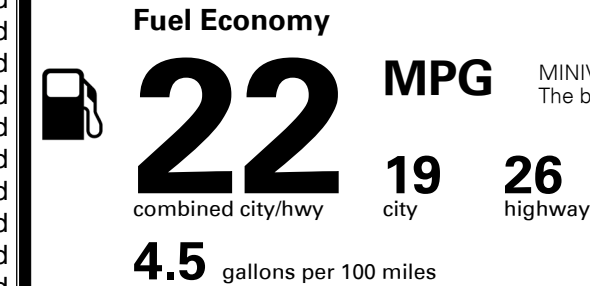

\$495.00
 \$1,000.00
 \$225.00
 \$125.00
 \$65.00

MSRP INCLUDING OPTIONS

\$ 43,810.00

INLAND FREIGHT AND HANDLING

\$ 1,365.00

TOTAL MANUFACTURER'S SUGGESTED RETAIL PRICE ▶

\$ 45,175.00

TOTAL ADDITIONAL WEIGHT: 13.2

EPA DOT Fuel Economy and Environment

Gasoline Vehicle

MINIVANS range from 20 to 48 MPG. The best vehicle rates 140 MPGe.

You spend
\$2,500
 more in fuel costs
 over 5 years
 compared to the
 average new vehicle.