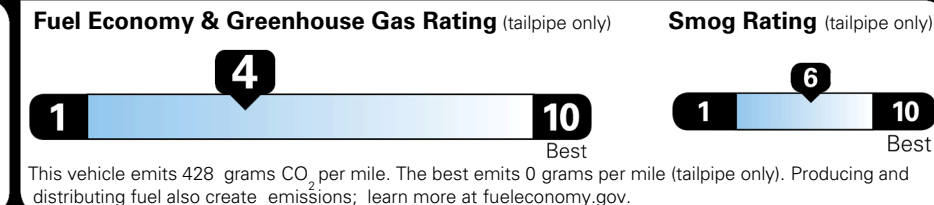

Actual results will vary for many reasons, including driving conditions and how you drive and maintain your vehicle. The average new vehicle gets 29 MPG and costs $8,500 to fuel over 5 years. Cost estimates are based on 15,000 miles per year at $ 3.30 per gallon. MPGe is miles per gasoline gallon equivalent. Vehicle emissions are a significant cause of climate change and smog.

fueleconomy.gov

Calculate personalized estimates and compare vehicles

GOVERNMENT 5-STAR SAFETY RATINGS

Overall Vehicle Score		Not Rated
Based on the combined rating of frontal, side and rollover. Should ONLY be compared to other vehicles of similar size and weight.		
Frontal	Driver	★★★★★
Crash	Passenger	★★★★
Based on the risk of injury in a frontal impact. Should ONLY be compared to other vehicles of similar size and weight.		
Side	Front seat	Not Rated
Crash	Rear seat	Not Rated
Star ratings based on the risk of injury in a side impact.		
Rollover		★★★★
Star ratings based on the risk of rollover in a single-vehicle crash.		

Star ratings range from 1 to 5 stars (★★★★★) with 5 being the highest.
Source: National Highway Traffic Safety Administration (NHTSA).
www.safercar.gov or 1-888-327-4236

Manufacturer's suggested retail price includes Manufacturer's recommended pre-delivery service. License and title fees, state and local taxes and other dealer installed options and accessories are not included in the manufacturer's suggested retail price.

PARTS CONTENT INFORMATION

FOR VEHICLES IN THIS CAR LINE U.S./CANADIAN PARTS CONTENT: 2 %

MAJOR SOURCES OF FOREIGN PARTS: KOREA: 95%

NOTE: PARTS CONTENT DOES NOT INCLUDE FINAL ASSEMBLY, DISTRIBUTION, OR OTHER NON-PARTS COSTS.

FOR THIS VEHICLE FINAL ASSEMBLY POINT: GWANGMYEONG, KOREA

COUNTRY OF ORIGIN ENGINE (MOTOR):

TRANSMISSION: KOREA