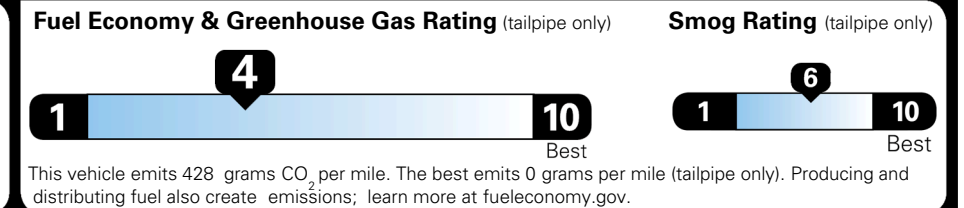

Actual results will vary for many reasons, including driving conditions and how you drive and maintain your vehicle. The average new vehicle gets 29 MPG and costs $8,500 to fuel over 5 years. Cost estimates are based on 15,000 miles per year at $ 3.30 per gallon. MPGe is miles per gasoline gallon equivalent. Vehicle emissions are a significant cause of climate change and smog.

fueleconomy.gov

Calculate personalized estimates and compare vehicles

GOVERNMENT 5-STAR SAFETY RATINGS

PARTS CONTENT INFORMATION

Overall Vehicle Score		Not Rated
Based on the combined rating of frontal, side and rollover. Should ONLY be compared to other vehicles of similar size and weight.		
Frontal	Driver	★ ★ ★ ★ ★
Crash	Passenger	★ ★ ★ ★
Based on the risk of injury in a frontal impact. Should ONLY be compared to other vehicles of similar size and weight.		
Side	Front seat	Not Rated
Crash	Rear seat	Not Rated
Star ratings based on the risk of injury in a side impact.		
Rollover		★ ★ ★ ★
Star ratings based on the risk of rollover in a single-vehicle crash.		

FOR VEHICLES IN THIS CAR LINE U.S./CANADIAN PARTS CONTENT: 2 %

MAJOR SOURCES OF FOREIGN PARTS: KOREA: 95%

NOTE: PARTS CONTENT DOES NOT INCLUDE FINAL ASSEMBLY, DISTRIBUTION, OR OTHER NON-PARTS COSTS.

FOR THIS VEHICLE FINAL ASSEMBLY POINT: GWANGMYEONG, KOREA

COUNTRY OF ORIGIN
ENGINE (MOTOR): KOREA
TRANSMISSION: KOREA

Star ratings range from 1 to 5 stars (★★★★★) with 5 being the highest. Source: National Highway Traffic Safety Administration (NHTSA). www.safercar.gov or 1-888-327-4236

Manufacturer's suggested retail price includes Manufacturer's recommended pre-delivery service. License and title fees, state and local taxes and other dealer installed options and accessories are not included in the manufacturer's suggested retail price.