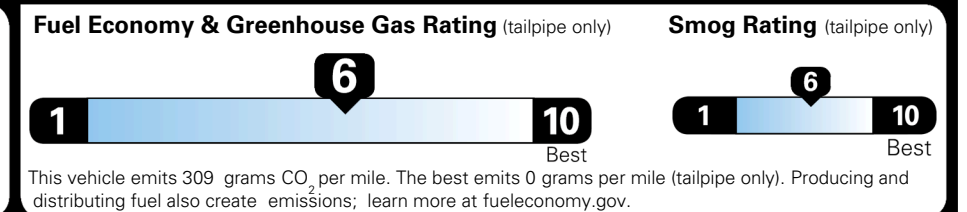

Actual results will vary for many reasons, including driving conditions and how you drive and maintain your vehicle. The average new vehicle gets 29 MPG and costs $8,500 to fuel over 5 years. Cost estimates are based on 15,000 miles per year at $ 3.30 per gallon. MPGe is miles per gasoline gallon equivalent. Vehicle emissions are a significant cause of climate change and smog.

fueleconomy.gov

Calculate personalized estimates and compare vehicles

GOVERNMENT 5-STAR SAFETY RATINGS

Overall Vehicle Score ★ ★ ★ ★ ★
Based on the combined rating of frontal, side and rollover. Should ONLY be compared to other vehicles of similar size and weight.

Frontal	Driver	★ ★ ★ ★ ★
Crash	Passenger	★ ★ ★ ★ ★
Side	Front seat	★ ★ ★ ★ ★
Crash	Rear seat	★ ★ ★ ★ ★
Rollover		★ ★ ★ ★ ★

Star ratings based on the risk of injury in a frontal impact. Should ONLY be compared to other vehicles of similar size and weight.

Star ratings based on the risk of injury in a side impact.

Star ratings based on the risk of rollover in a single-vehicle crash.

Star ratings range from 1 to 5 stars (★★★★★) with 5 being the highest.
Source: National Highway Traffic Safety Administration (NHTSA).
www.safercar.gov or 1-888-327-4236

Manufacturer's suggested retail price includes Manufacturer's recommended pre-delivery service. License and title fees, state and local taxes and other dealer installed options and accessories are not included in the manufacturer's suggested retail price.

PARTS CONTENT INFORMATION

FOR VEHICLES IN THIS CAR LINE U.S./CANADIAN PARTS CONTENT: 3 %

MAJOR SOURCES OF FOREIGN PARTS: KOREA: 90%

NOTE: PARTS CONTENT DOES NOT INCLUDE FINAL ASSEMBLY, DISTRIBUTION, OR OTHER NON-PARTS COSTS.

FOR THIS VEHICLE FINAL ASSEMBLY POINT: GWANGJU, KOREA

COUNTRY OF ORIGIN ENGINE (MOTOR): KOREA
TRANSMISSION: KOREA