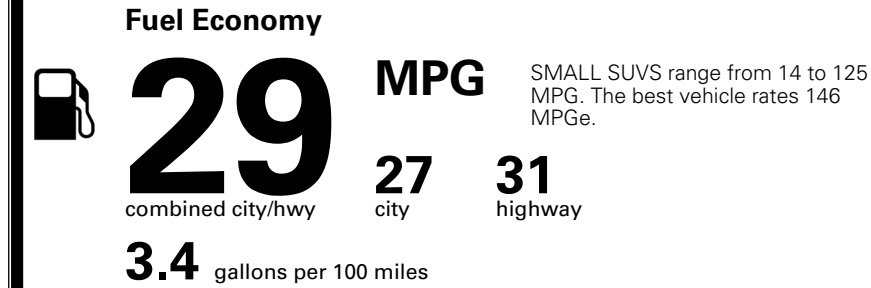

MANUFACTURER'S SUGGESTED RETAIL PRICE ▶

COMPARE EX AWD FEATURES

Added to/in place of standard S AWD features

- Smart Power Liftgate
- 10.25" Instrument Display
- SynTex Seating Material
- Heated Front Seats
- Power Driver's Seat w/ Power Lumbar
- Dual Illuminated Vanity Mirrors
- Wireless Phone Charger
- Cargo Cover
- Parking Distance Warning - Reverse

ADDITIONAL INSTALLED EQUIPMENT: (In addition to or in place of standard features)

EX Sunroof Package
- Power Sunroof with Sunshade
- 17" Gloss Black Alloy Wheels
Carpeted Floor Mats

$ 28,590.00

Included
Included
Included
Included
Included
Included
Included
Included
Included

$800.00
$200.00

MSRP INCLUDING OPTIONS

$ 29,590.00

INLAND FREIGHT AND HANDLING

$ 1,445.00

TOTAL MANUFACTURER'S SUGGESTED RETAIL PRICE ▶

$ 31,035.00

TOTAL ADDITIONAL WEIGHT: 5.8

*Additional terms and conditions apply.
**Kia Connect may be currently unavailable for some Model Year 2022 and newer vehicles sold or purchased in Massachusetts; please see owners.kia.com for more information.
NOTE: When you purchase this vehicle, Kia America, Inc. collects personal information you provide to the dealership. For information on our collection and use of personal information and your rights, please see our Privacy Policy on www.kia.com.

EPA DOT Fuel Economy and Environment

Gasoline Vehicle

You save $0
in fuel costs over 5 years compared to the average new vehicle.

Annual fuel cost $1,700