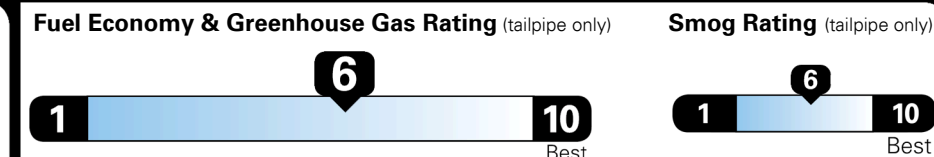

\$395.00
 Included
 \$800.00

\$190.00

\$ 31,370.00

EPA DOT Fuel Economy and Environment

Gasoline Vehicle

You save \$0
 in fuel costs over 5 years compared to the average new vehicle.

Annual fuel cost
\$1,700