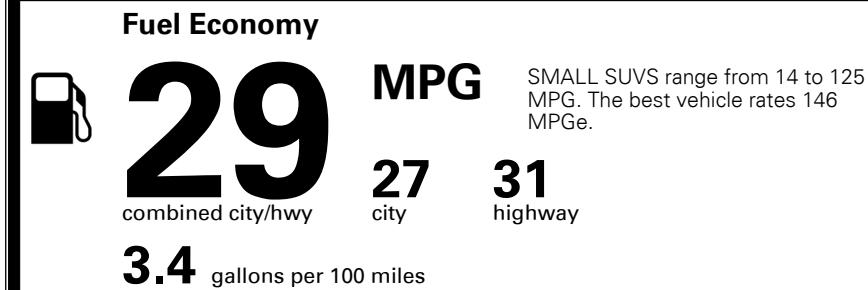

\$395.00
 Included
 \$800.00

\$190.00

\$ 31,370.00

EPA DOT Fuel Economy and Environment

Gasoline Vehicle

You save \$0
 in fuel costs over 5 years compared to the average new vehicle.

Annual fuel cost
\$1,700