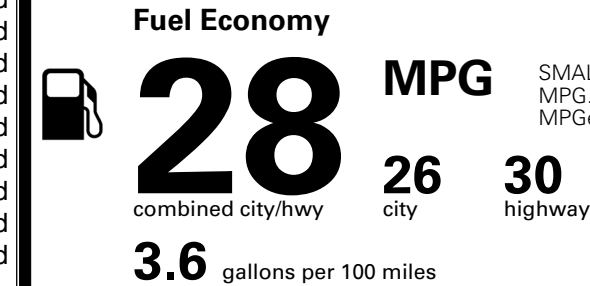

TOTAL ADDITIONAL WEIGHT: 12.7

EPA DOT Fuel Economy and Environment

Gasoline Vehicle

SMALL SUVs range from 14 to 138 MPG. The best vehicle rates 146 MPGe.

You spend \$250 more in fuel costs over 5 years compared to the average new vehicle.