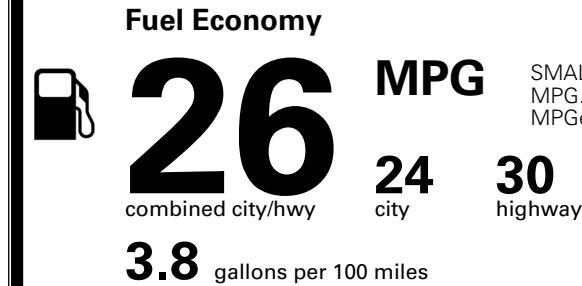

### EPA DOT Fuel Economy and Environment

Gasoline Vehicle

SMALL SUVs range from 14 to 138 MPG. The best vehicle rates 146 MPGe.

**You spend \$1,000 more in fuel costs over 5 years**  
 compared to the average new vehicle.