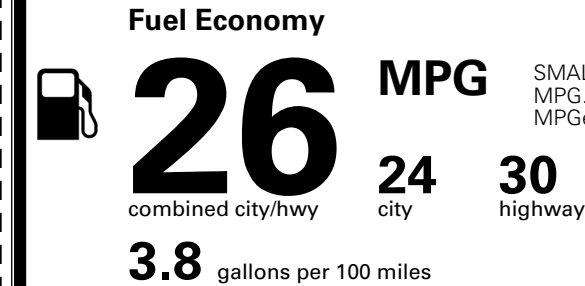

\$2,500.00

\$220.00
 \$200.00

MSRP INCLUDING OPTIONS

\$ 35,710.00

INLAND FREIGHT AND HANDLING

\$ 1,495.00

TOTAL MANUFACTURER'S SUGGESTED RETAIL PRICE ▶

\$ 37,205.00

EPA DOT Fuel Economy and Environment

Gasoline Vehicle

SMALL SUVs range from 14 to 138 MPG. The best vehicle rates 146 MPGe.

You spend \$1,000 more in fuel costs over 5 years
 compared to the average new vehicle.