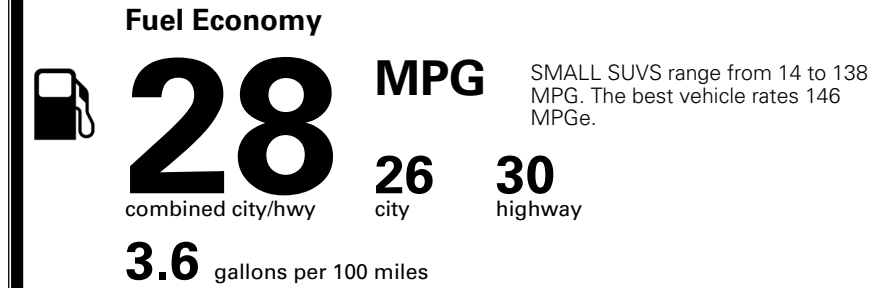

TOTAL ADDITIONAL WEIGHT: 14.4

EPA DOT Fuel Economy and Environment

Gasoline Vehicle

You spend \$250
 more in fuel costs over 5 years compared to the average new vehicle.

Annual fuel cost \$1,650

Actual results will vary for many reasons, including driving conditions and how you drive and maintain your vehicle. The average new vehicle gets 29 MPG and costs \$8,000 to fuel over 5 years. Cost estimates are based on 15,000 miles per year at \$ 3.10 per gallon. MPGe is miles per gasoline gallon equivalent. Vehicle emissions are a significant cause of climate change and smog.