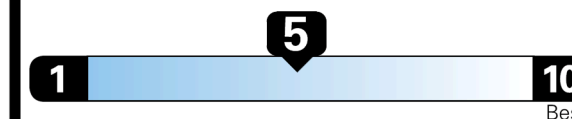

EPA DOT Fuel Economy and Environment

Gasoline Vehicle

Fuel Economy

28 MPG
combined city/hwy

26 MPG
city

30 MPG
highway

3.6 gallons per 100 miles

SMALL SUVs range from 14 to 138 MPG. The best vehicle rates 146 MPGe.

You spend $250
more in fuel costs over 5 years compared to the average new vehicle.

Annual fuel cost $1,650

Fuel Economy & Greenhouse Gas Rating (tailpipe only)