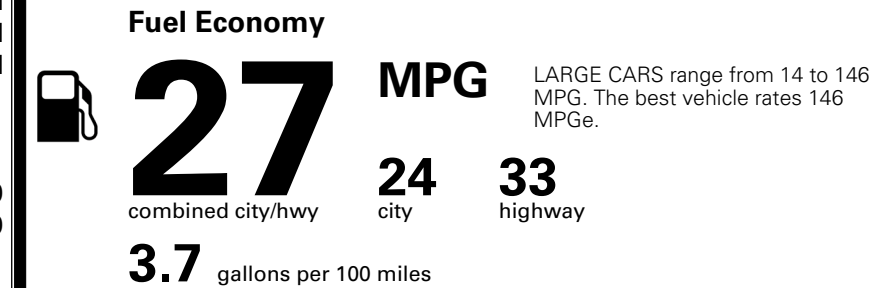

EPA DOT Fuel Economy and Environment

Gasoline Vehicle

You spend
$750
more in fuel costs
over 5 years
compared to the
average new vehicle.

Annual fuel cost
$1,850