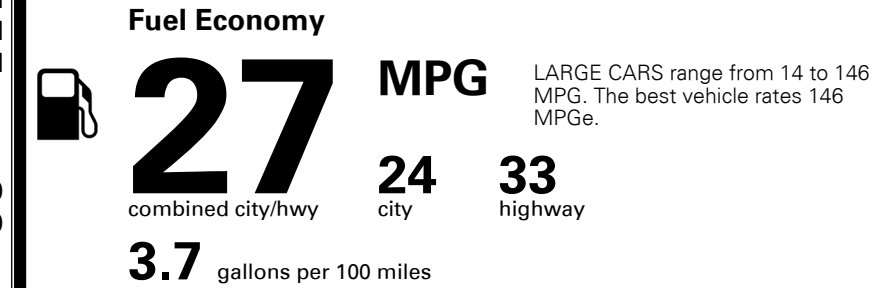

TOTAL MANUFACTURER'S SUGGESTED RETAIL PRICE ▶

\$ 34,080.00

TOTAL ADDITIONAL WEIGHT: 7.3

EPA DOT Fuel Economy and Environment

Gasoline Vehicle

You spend \$750 more in fuel costs over 5 years compared to the average new vehicle.