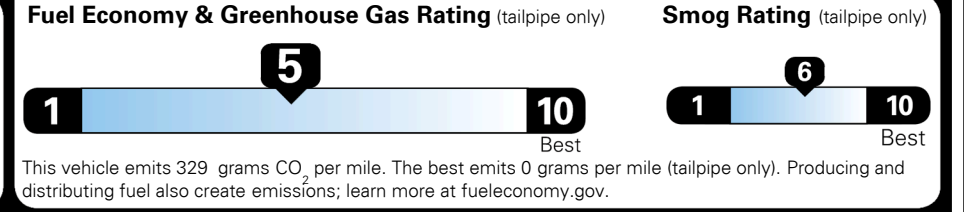

Actual results will vary for many reasons, including driving conditions and how you drive and maintain your vehicle. The average new vehicle gets 29 MPG and costs $8,500 to fuel over 5 years. Cost estimates are based on 15,000 miles per year at $ 3.30 per gallon. MPGe is miles per gasoline gallon equivalent. Vehicle emissions are a significant cause of climate change and smog.

fueleconomy.gov
Calculate personalized estimates and compare vehicles