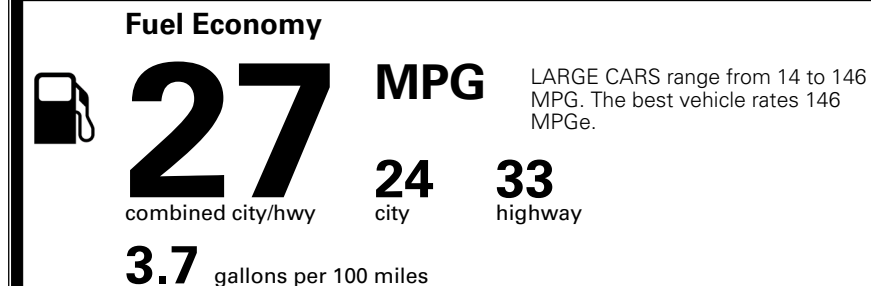

EPA DOT Fuel Economy and Environment

Gasoline Vehicle

You spend $750 more in fuel costs over 5 years compared to the average new vehicle.

Annual fuel cost $1,850