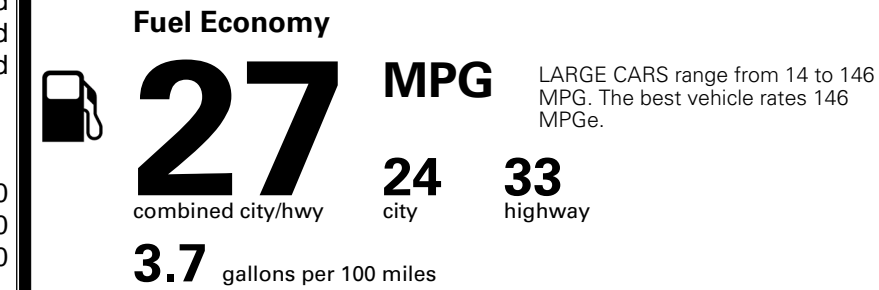

TOTAL MANUFACTURER'S SUGGESTED RETAIL PRICE ▶

\$ 34,725.00

TOTAL ADDITIONAL WEIGHT: 7.3

EPA DOT Fuel Economy and Environment

Gasoline Vehicle

You spend \$750 more in fuel costs over 5 years compared to the average new vehicle.