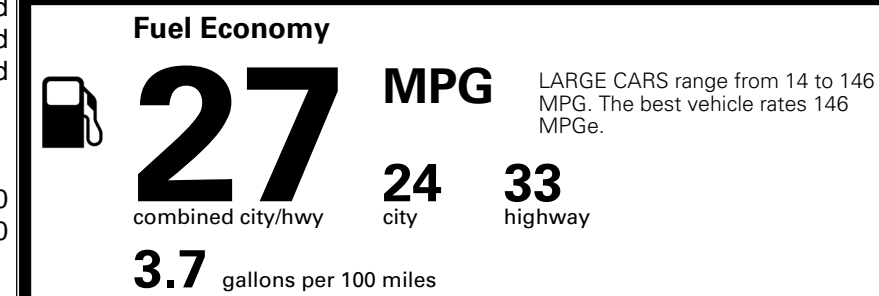

### EPA DOT Fuel Economy and Environment

Gasoline Vehicle

**You spend \$750 more in fuel costs over 5 years** compared to the average new vehicle.

**Annual fuel cost \$1,850**