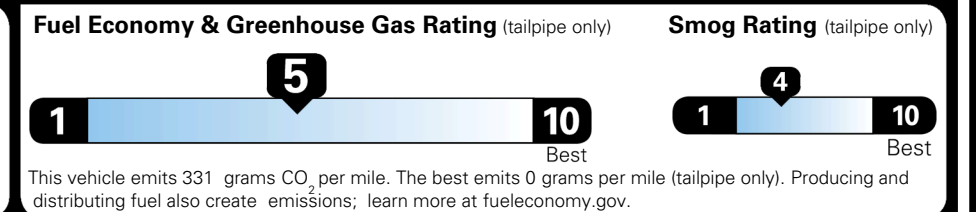

EPA DOT Fuel Economy and Environment

Gasoline Vehicle

You spend \$750 more in fuel costs over 5 years
 compared to the average new vehicle.

Annual fuel cost \$1,850

Actual results will vary for many reasons, including driving conditions and how you drive and maintain your vehicle. The average new vehicle gets 29 MPG and costs \$8,500 to fuel over 5 years. Cost estimates are based on 15,000 miles per year at \$ 3.30 per gallon. MPGe is miles per gasoline gallon equivalent. Vehicle emissions are a significant cause of climate change and smog.