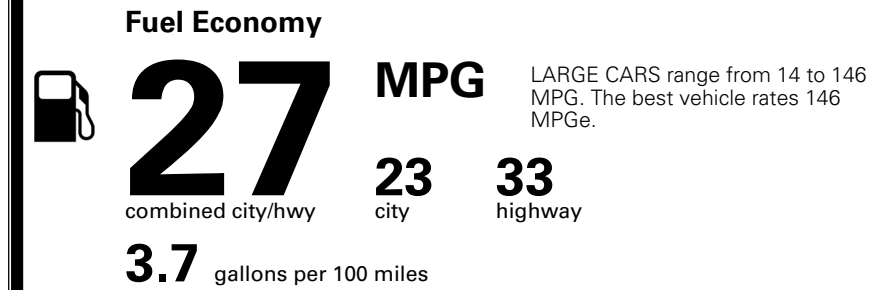

EPA DOT Fuel Economy and Environment

Gasoline Vehicle

You spend $750 more in fuel costs over 5 years
compared to the average new vehicle.

Annual fuel cost $1,850