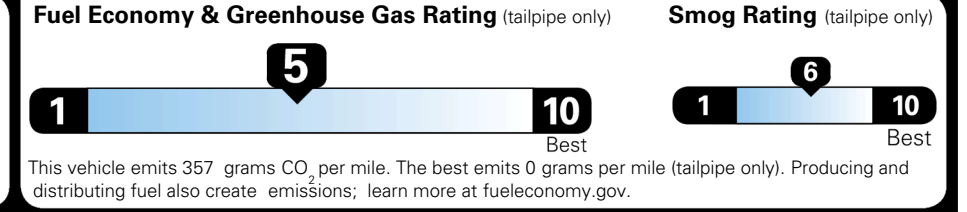

Actual results will vary for many reasons, including driving conditions and how you drive and maintain your vehicle. The average new vehicle gets 29 MPG and costs $8,500 to fuel over 5 years. Cost estimates are based on 15,000 miles per year at $ 3.30 per gallon. MPGe is miles per gasoline gallon equivalent. Vehicle emissions are a significant cause of climate change and smog.

fueleconomy.gov

Calculate personalized estimates and compare vehicles

GOVERNMENT 5-STAR SAFETY RATINGS

Overall Vehicle Score ★ ★ ★ ★ ★
Based on the combined rating of frontal, side and rollover. Should ONLY be compared to other vehicles of similar size and weight.

Frontal	Driver	★ ★ ★ ★ ★
Crash	Passenger	★ ★ ★ ★ ★
Based on the risk of injury in a frontal impact. Should ONLY be compared to other vehicles of similar size and weight.		
Side	Front seat	★ ★ ★ ★ ★
Crash	Rear seat	★ ★ ★ ★ ★
Star ratings based on the risk of injury in a side impact.		
Rollover		★ ★ ★ ★ ★
Star ratings based on the risk of rollover in a single-vehicle crash.		

Star ratings range from 1 to 5 stars (★★★★★) with 5 being the highest.
Source: National Highway Traffic Safety Administration (NHTSA).
www.safercar.gov or 1-888-327-4236

Manufacturer's suggested retail price includes Manufacturer's recommended pre-delivery service. License and title fees, state and local taxes and other dealer installed options and accessories are not included in the manufacturer's suggested retail price.

PARTS CONTENT INFORMATION

FOR VEHICLES IN THIS CAR LINE U.S./CANADIAN PARTS CONTENT: 55 %

MAJOR SOURCES OF FOREIGN PARTS: KOREA: 30%

NOTE: PARTS CONTENT DOES NOT INCLUDE FINAL ASSEMBLY, DISTRIBUTION, OR OTHER NON-PARTS COSTS.

FOR THIS VEHICLE FINAL ASSEMBLY POINT: WEST POINT, GA, USA

COUNTRY OF ORIGIN ENGINE (MOTOR): USA
TRANSMISSION: USA