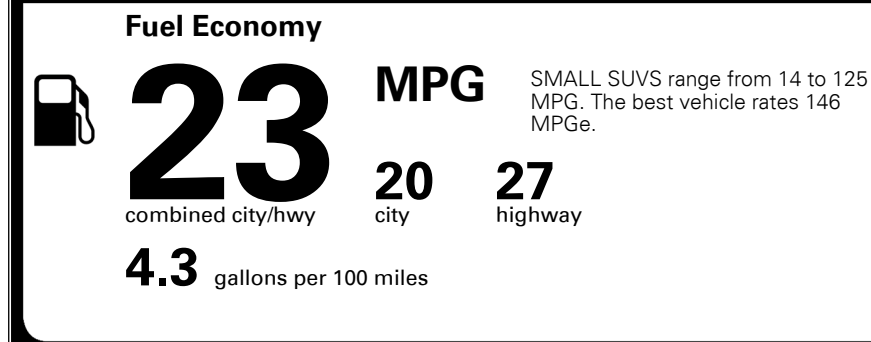

TOTAL MANUFACTURER'S SUGGESTED RETAIL PRICE ▶

\$ 41,995.00

EPA DOT Fuel Economy and Environment

Gasoline Vehicle

You spend
\$2,250
 more in fuel costs
 over 5 years
 compared to the
 average new vehicle.

Annual fuel cost
\$2,150