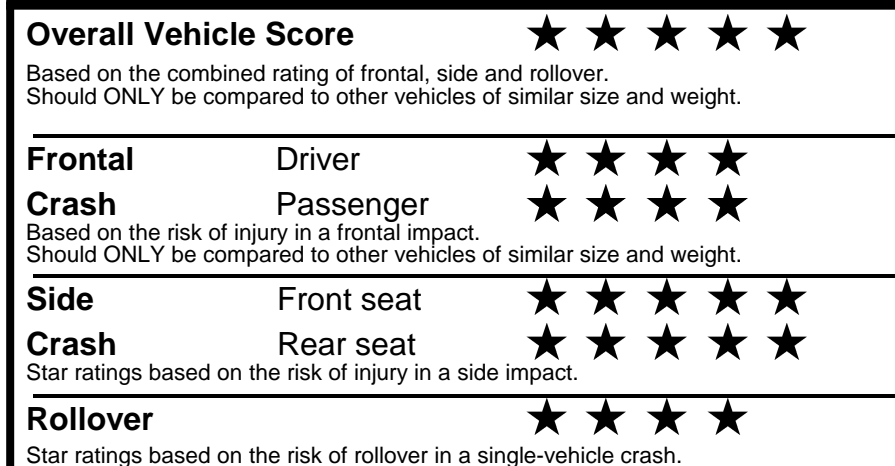

GOVERNMENT 5-STAR SAFETY RATINGS