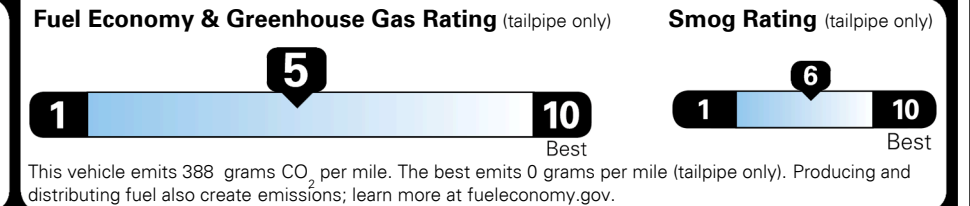

TOTAL MANUFACTURER'S SUGGESTED RETAIL PRICE ▶

\$ 41,995.00

EPA DOT Fuel Economy and Environment

Gasoline Vehicle

You spend
\$2,250
 more in fuel costs
 over 5 years
 compared to the
 average new vehicle.

Annual fuel cost
\$2,150