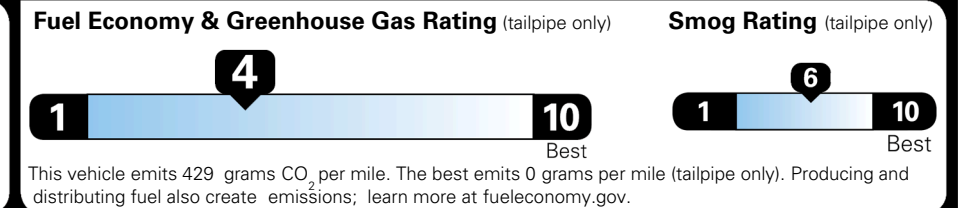

## EPA DOT Fuel Economy and Environment

Gasoline Vehicle

You spend  
**\$3,500**  
 more in fuel costs  
 over 5 years  
 compared to the  
 average new vehicle.

Annual fuel cost  
**\$2,300**

Actual results will vary for many reasons, including driving conditions and how you drive and maintain your vehicle. The average new vehicle gets 29 MPG and costs \$8,000 to fuel over 5 years. Cost estimates are based on 15,000 miles per year at \$ 3.10 per gallon. MPGe is miles per gasoline gallon equivalent. Vehicle emissions are a significant cause of climate change and smog.