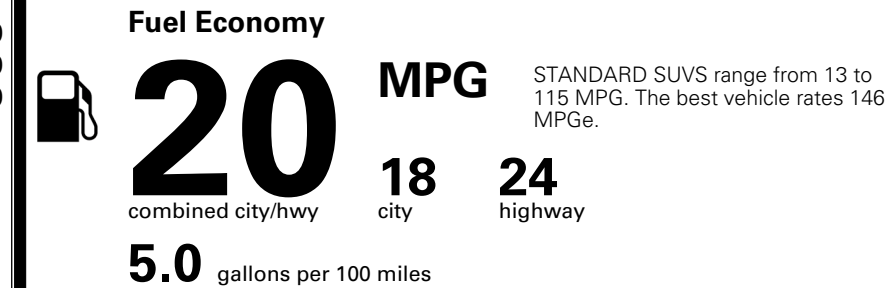

## EPA DOT Fuel Economy and Environment

Gasoline Vehicle

You spend  
**\$3,500**  
 more in fuel costs  
 over 5 years  
 compared to the  
 average new vehicle.

Annual fuel cost  
**\$2,300**

Actual results will vary for many reasons, including driving conditions and how you drive and maintain your vehicle. The average new vehicle gets 29 MPG and costs \$8,000 to fuel over 5 years. Cost estimates are based on 15,000 miles per year at \$ 3.10 per gallon. MPGe is miles per gasoline gallon equivalent. Vehicle emissions are a significant cause of climate change and smog.