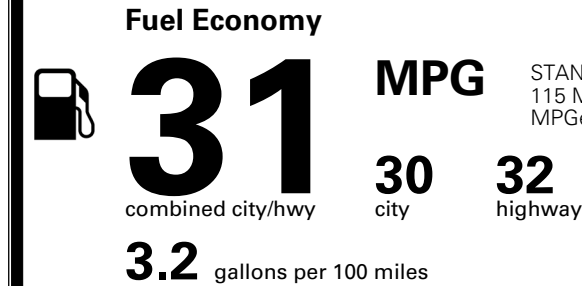

\$ 54,740.00

INLAND FREIGHT AND HANDLING

\$ 1,545.00

TOTAL MANUFACTURER'S SUGGESTED RETAIL PRICE ▶

\$ 56,285.00

TOTAL ADDITIONAL WEIGHT: 7.3

EPA DOT Fuel Economy and Environment

Gasoline Vehicle

STANDARD SUVS range from 13 to 115 MPG. The best vehicle rates 146 MPGe.

You save \$500
 in fuel costs over 5 years compared to the average new vehicle.

Annual fuel cost
\$1,500

This vehicle emits 281 grams CO₂ per mile. The best emits 0 grams per mile (tailpipe only). Producing and distributing fuel also create emissions; learn more at fueleconomy.gov.