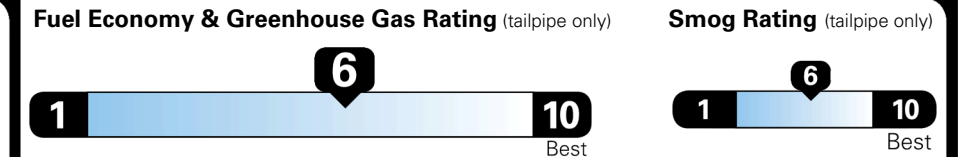

\$ 54,740.00

INLAND FREIGHT AND HANDLING

\$ 1,545.00

TOTAL MANUFACTURER'S SUGGESTED RETAIL PRICE ▶

\$ 56,285.00

TOTAL ADDITIONAL WEIGHT: 7.3

EPA DOT Fuel Economy and Environment

Gasoline Vehicle

STANDARD SUVS range from 13 to 115 MPG. The best vehicle rates 146 MPGe.

You save \$500
 in fuel costs over 5 years compared to the average new vehicle.

Annual fuel cost
\$1,500

This vehicle emits 281 grams CO₂ per mile. The best emits 0 grams per mile (tailpipe only). Producing and distributing fuel also create emissions; learn more at fueleconomy.gov.