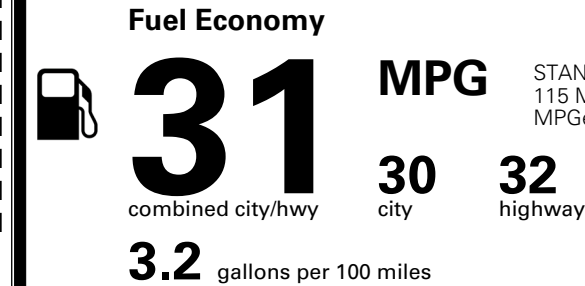

\$ 54,740.00

INLAND FREIGHT AND HANDLING

\$ 1,545.00

TOTAL MANUFACTURER'S SUGGESTED RETAIL PRICE ▶

\$ 56,285.00

TOTAL ADDITIONAL WEIGHT: 7.3

EPA DOT Fuel Economy and Environment

Gasoline Vehicle

STANDARD SUVS range from 13 to 115 MPG. The best vehicle rates 146 MPGe.

You save \$500
 in fuel costs over 5 years compared to the average new vehicle.

Annual fuel cost
\$1,500

Actual results will vary for many reasons, including driving conditions and how you drive and maintain your vehicle. The average new vehicle gets 29 MPG and costs \$8,000 to fuel over 5 years. Cost estimates are based on 15,000 miles per year at \$ 3.10 per gallon. MPGe is miles per gasoline gallon equivalent. Vehicle emissions are a significant cause of climate change and smog.