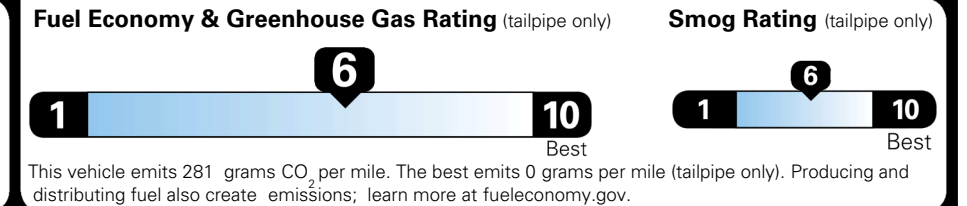

\$ 54,740.00

INLAND FREIGHT AND HANDLING

\$ 1,545.00

TOTAL MANUFACTURER'S SUGGESTED RETAIL PRICE ▶

\$ 56,285.00

TOTAL ADDITIONAL WEIGHT: 7.3

EPA DOT Fuel Economy and Environment

Gasoline Vehicle

STANDARD SUVS range from 13 to 115 MPG. The best vehicle rates 146 MPGe.

You save \$500
 in fuel costs over 5 years compared to the average new vehicle.

Annual fuel cost
\$1,500

Actual results will vary for many reasons, including driving conditions and how you drive and maintain your vehicle. The average new vehicle gets 29 MPG and costs \$8,000 to fuel over 5 years. Cost estimates are based on 15,000 miles per year at \$ 3.10 per gallon. MPGe is miles per gasoline gallon equivalent. Vehicle emissions are a significant cause of climate change and smog.