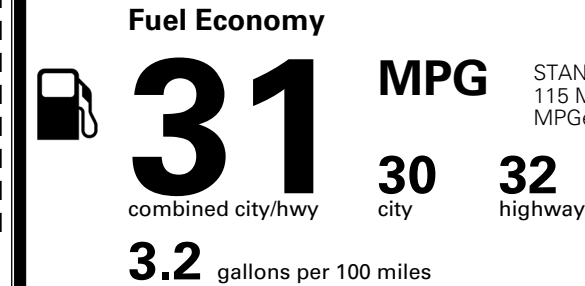

MSRP INCLUDING OPTIONS

\$ 55,235.00

INLAND FREIGHT AND HANDLING

\$ 1,545.00

TOTAL MANUFACTURER'S SUGGESTED RETAIL PRICE ▶

\$ 56,780.00

TOTAL ADDITIONAL WEIGHT: 7.3

*Additional terms and conditions apply.

EPA DOT Fuel Economy and Environment

Gasoline Vehicle

STANDARD SUVS range from 13 to 115 MPG. The best vehicle rates 146 MPGe.

You save \$500
 in fuel costs over 5 years compared to the average new vehicle.