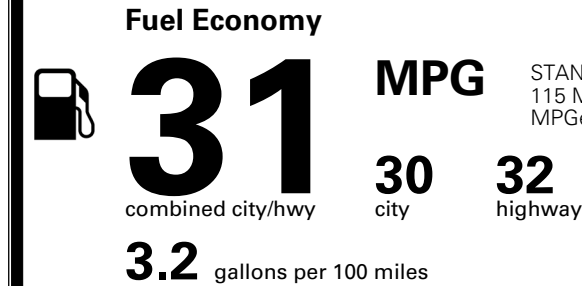

\$ 54,740.00

INLAND FREIGHT AND HANDLING

\$ 1,545.00

TOTAL MANUFACTURER'S SUGGESTED RETAIL PRICE ▶

\$ 56,285.00

TOTAL ADDITIONAL WEIGHT: 7.3

EPA DOT Fuel Economy and Environment

Gasoline Vehicle

STANDARD SUVs range from 13 to 115 MPG. The best vehicle rates 146 MPGe.

You save \$500
 in fuel costs over 5 years compared to the average new vehicle.

Annual fuel cost
\$1,500

This vehicle emits 281 grams CO₂ per mile. The best emits 0 grams per mile (tailpipe only). Producing and distributing fuel also create emissions; learn more at fueleconomy.gov.