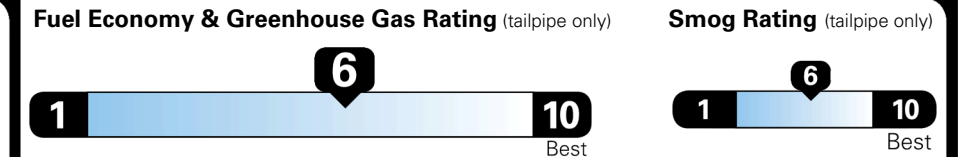

\$ 54,740.00

INLAND FREIGHT AND HANDLING

\$ 1,545.00

TOTAL MANUFACTURER'S SUGGESTED RETAIL PRICE ▶

\$ 56,285.00

TOTAL ADDITIONAL WEIGHT: 7.3

EPA DOT Fuel Economy and Environment

Gasoline Vehicle

STANDARD SUVs range from 13 to 115 MPG. The best vehicle rates 146 MPGe.

You save \$500
 in fuel costs over 5 years compared to the average new vehicle.

Annual fuel cost
\$1,500

This vehicle emits 281 grams CO₂ per mile. The best emits 0 grams per mile (tailpipe only). Producing and distributing fuel also create emissions; learn more at fueleconomy.gov.