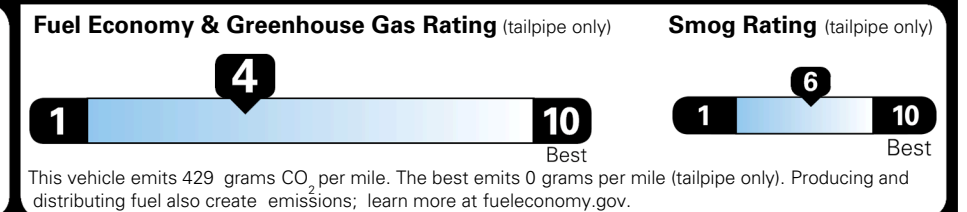

\$495.00
 \$625.00
 \$255.00
 \$250.00

MSRP INCLUDING OPTIONS

\$ 48,915.00

INLAND FREIGHT AND HANDLING

\$ 1,545.00

TOTAL MANUFACTURER'S SUGGESTED RETAIL PRICE ▶

\$ 50,460.00

TOTAL ADDITIONAL WEIGHT:

EPA DOT Fuel Economy and Environment

Gasoline Vehicle

You spend \$4,000 more in fuel costs over 5 years compared to the average new vehicle.

Annual fuel cost \$2,500

Actual results will vary for many reasons, including driving conditions and how you drive and maintain your vehicle. The average new vehicle gets 29 MPG and costs \$8,500 to fuel over 5 years. Cost estimates are based on 15,000 miles per year at \$ 3.30 per gallon. MPGe is miles per gasoline gallon equivalent. Vehicle emissions are a significant cause of climate change and smog.