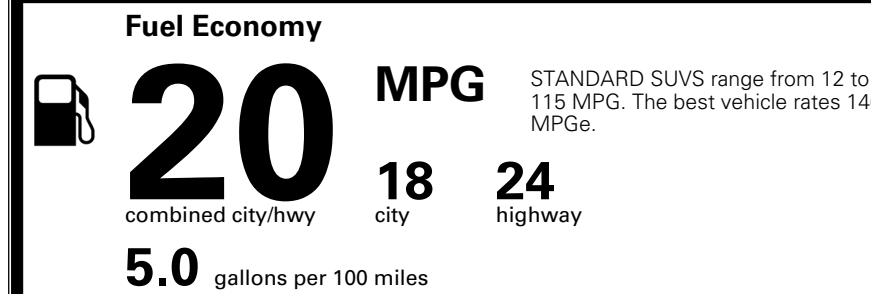

EPA DOT Fuel Economy and Environment

Gasoline Vehicle

You spend \$4,000 more in fuel costs over 5 years compared to the average new vehicle.

Annual fuel cost \$2,500

Actual results will vary for many reasons, including driving conditions and how you drive and maintain your vehicle. The average new vehicle gets 29 MPG and costs \$8,500 to fuel over 5 years. Cost estimates are based on 15,000 miles per year at \$ 3.30 per gallon. MPGe is miles per gasoline gallon equivalent. Vehicle emissions are a significant cause of climate change and smog.