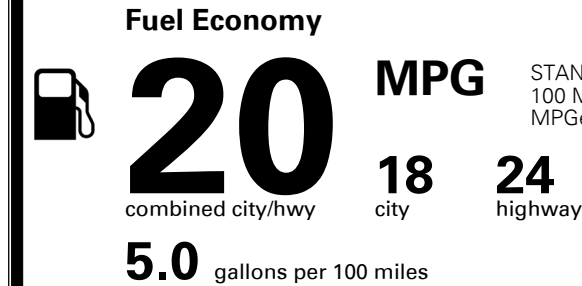

\$495.00
 \$600.00
 \$225.00
 \$115.00

MSRP INCLUDING OPTIONS

\$ 41,525.00

INLAND FREIGHT AND HANDLING

\$ 1,395.00

TOTAL MANUFACTURER'S SUGGESTED RETAIL PRICE ▶

\$ 42,920.00

TOTAL ADDITIONAL WEIGHT: 16.6

EPA DOT Fuel Economy and Environment

Gasoline Vehicle

STANDARD SUVs range from 11 to 100 MPG. The best vehicle rates 140 MPGe.

You spend \$3,750 more in fuel costs over 5 years compared to the average new vehicle.

Annual fuel cost \$2,700

Fuel Economy & Greenhouse Gas Rating (tailpipe only) Smog Rating (tailpipe only)

This vehicle emits 442 grams CO₂ per mile. The best emits 0 grams per mile (tailpipe only). Producing and distributing fuel also create emissions; learn more at fueleconomy.gov.