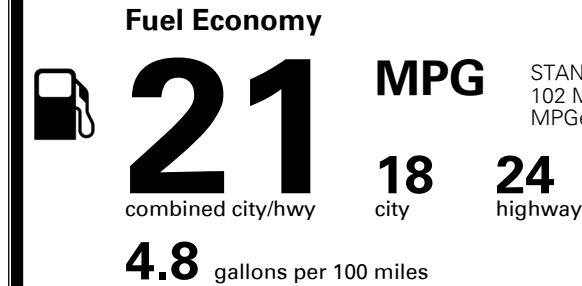

\$495.00
 \$495.00
 \$210.00

MSRP INCLUDING OPTIONS

\$ 51,590.00

INLAND FREIGHT AND HANDLING

\$ 1,335.00

TOTAL MANUFACTURER'S SUGGESTED RETAIL PRICE ▶

\$ 52,925.00

TOTAL ADDITIONAL WEIGHT: 12.0

EPA DOT Fuel Economy and Environment

Gasoline Vehicle

You spend \$2,500 more in fuel costs over 5 years compared to the average new vehicle.

Annual fuel cost \$2,100

Actual results will vary for many reasons, including driving conditions and how you drive and maintain your vehicle. The average new vehicle gets 28 MPG and costs \$8,000 to fuel over 5 years. Cost estimates are based on 15,000 miles per year at \$ 2.95 per gallon. MPGe is miles per gasoline gallon equivalent. Vehicle emissions are a significant cause of climate change and smog.