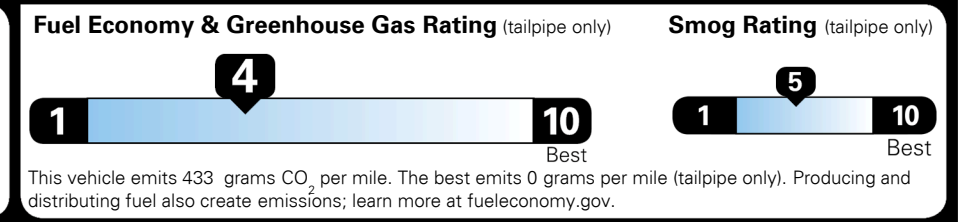

You spend $2,500 more in fuel costs over 5 years compared to the average new vehicle.

Annual fuel cost $2,100