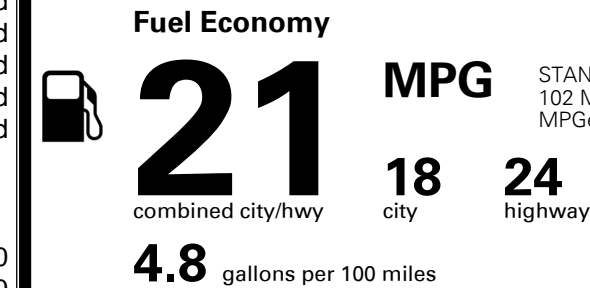

TOTAL ADDITIONAL WEIGHT: 72.5

EPA DOT Fuel Economy and Environment

Gasoline Vehicle

You spend
\$2,500
 more in fuel costs
 over 5 years
 compared to the
 average new vehicle.

Annual fuel cost
\$2,100

Actual results will vary for many reasons, including driving conditions and how you drive and maintain your vehicle. The average new vehicle gets 28 MPG and costs \$8,000 to fuel over 5 years. Cost estimates are based on 15,000 miles per year at \$ 2.95 per gallon. MPGe is miles per gasoline gallon equivalent. Vehicle emissions are a significant cause of climate change and smog.