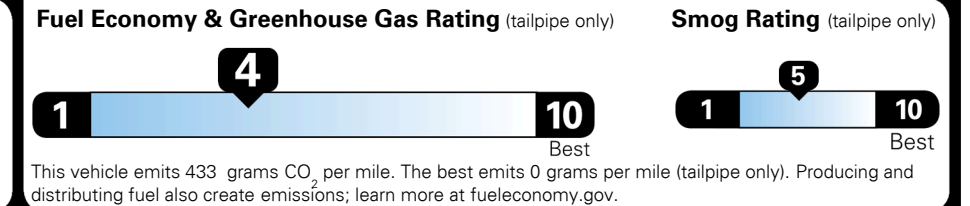

TOTAL ADDITIONAL WEIGHT: 72.5

EPA DOT Fuel Economy and Environment

Gasoline Vehicle

You spend
\$2,500
 more in fuel costs
 over 5 years
 compared to the
 average new vehicle.

Annual fuel cost
\$2,100

Actual results will vary for many reasons, including driving conditions and how you drive and maintain your vehicle. The average new vehicle gets 28 MPG and costs \$8,000 to fuel over 5 years. Cost estimates are based on 15,000 miles per year at \$ 2.95 per gallon. MPGe is miles per gasoline gallon equivalent. Vehicle emissions are a significant cause of climate change and smog.

fueleconomy.gov

Calculate personalized estimates and compare vehicles

GOVERNMENT 5-STAR SAFETY RATINGS

Overall Vehicle Score ★ ★ ★ ★ ★

Based on the combined rating of frontal, side and rollover.
 Should ONLY be compared to other vehicles of similar size and weight.