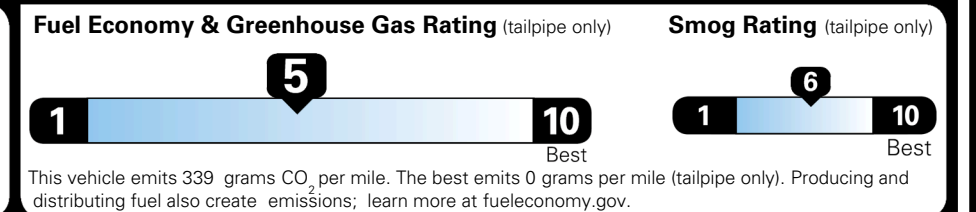

### TOTAL MANUFACTURER'S SUGGESTED RETAIL PRICE ▶

\$ 34,785.00

TOTAL ADDITIONAL WEIGHT: 6.6

\*Additional terms and conditions apply.  
 \*\*Kia Connect may be currently unavailable for some Model Year 2022 and newer vehicles sold or purchased in Massachusetts; please see owners.kia.com for more information.  
 NOTE: When you purchase this vehicle, Kia America, Inc. collects personal information you provide to the dealership. For information on our collection and use of personal information and your rights, please see our Privacy Policy on www.kia.com.

### EPA DOT Fuel Economy and Environment

Gasoline Vehicle

**You spend \$1,000 more in fuel costs over 5 years** compared to the average new vehicle.

**Annual fuel cost \$1,900**

Actual results will vary for many reasons, including driving conditions and how you drive and maintain your vehicle. The average new vehicle gets 29 MPG and costs \$8,500 to fuel over 5 years. Cost estimates are based on 15,000 miles per year at \$ 3.30 per gallon. MPGe is miles per gasoline gallon equivalent. Vehicle emissions are a significant cause of climate change and smog.