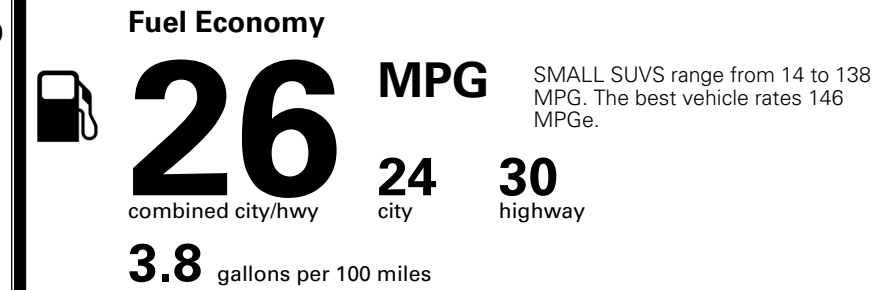

EPA DOT Fuel Economy and Environment

Gasoline Vehicle

You spend $1,000 more in fuel costs over 5 years compared to the average new vehicle.

Annual fuel cost $1,900