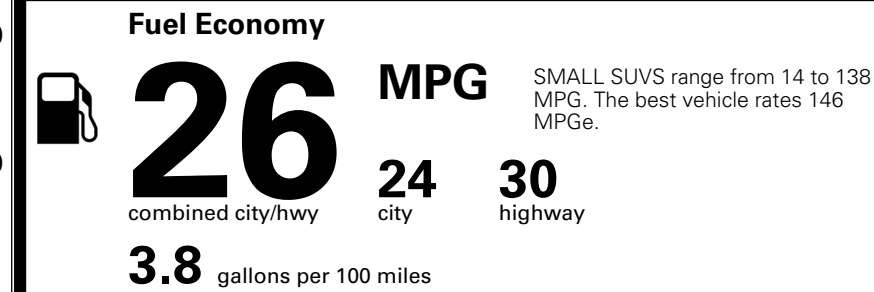

EPA DOT Fuel Economy and Environment

Gasoline Vehicle

You spend $1,000 more in fuel costs over 5 years
compared to the average new vehicle.

Annual fuel cost $1,900