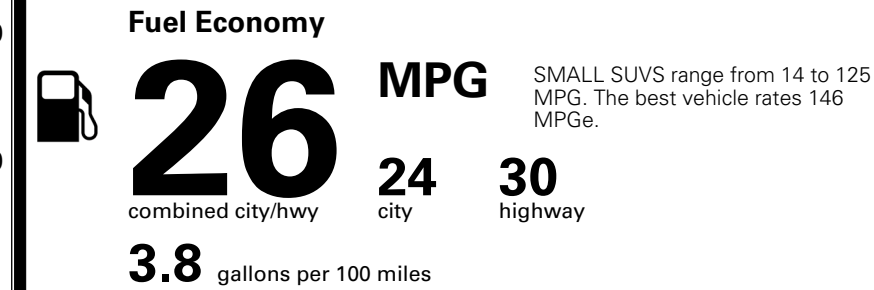

\$ 32,990.00
 \$1,500.00
 \$220.00

MSRP INCLUDING OPTIONS \$ 34,710.00
 INLAND FREIGHT AND HANDLING \$ 1,445.00

TOTAL MANUFACTURER'S SUGGESTED RETAIL PRICE ▶ \$ 36,155.00

EPA DOT Fuel Economy and Environment