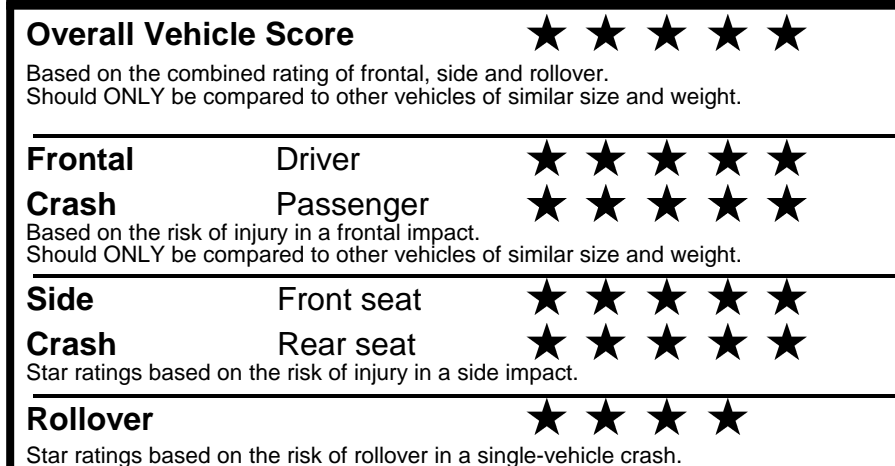

### GOVERNMENT 5-STAR SAFETY RATINGS

Star ratings range from 1 to 5 stars (★★★★★) with 5 being the highest. Source: National Highway Traffic Safety Administration (NHTSA). www.safercar.gov or 1-888-327-4236