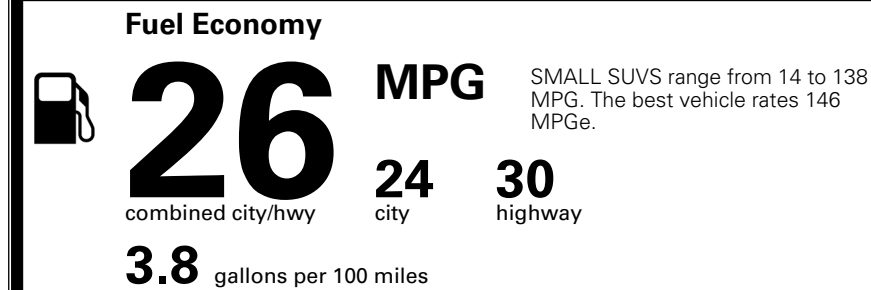

INLAND FREIGHT AND HANDLING

\$ 1,495.00

TOTAL MANUFACTURER'S SUGGESTED RETAIL PRICE ▶

\$ 35,305.00

EPA DOT Fuel Economy and Environment

Gasoline Vehicle

You spend **\$1,000** more in fuel costs over 5 years compared to the average new vehicle.