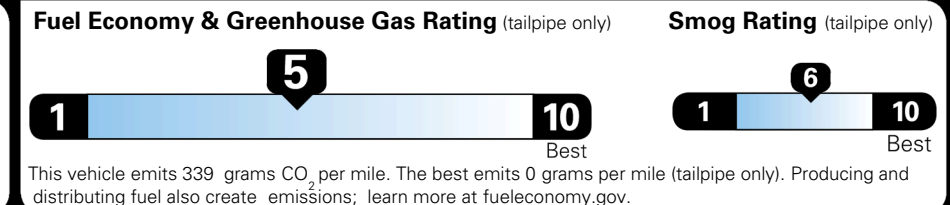

You spend **$1,000** more in fuel costs over 5 years compared to the average new vehicle.

Annual fuel cost **$1,900**