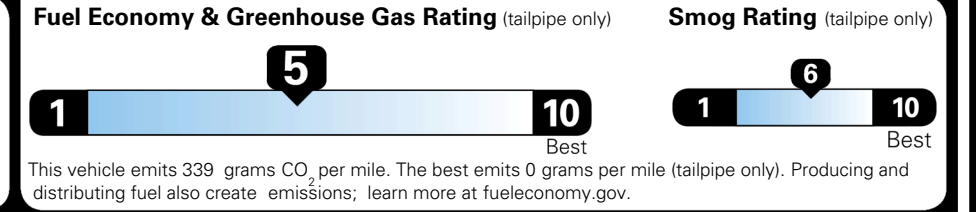

EPA DOT Fuel Economy and Environment

Gasoline Vehicle

You spend \$1,000 more in fuel costs over 5 years compared to the average new vehicle.

Annual fuel cost \$1,900

Actual results will vary for many reasons, including driving conditions and how you drive and maintain your vehicle. The average new vehicle gets 29 MPG and costs \$8,500 to fuel over 5 years. Cost estimates are based on 15,000 miles per year at \$ 3.30 per gallon. MPGe is miles per gasoline gallon equivalent. Vehicle emissions are a significant cause of climate change and smog.