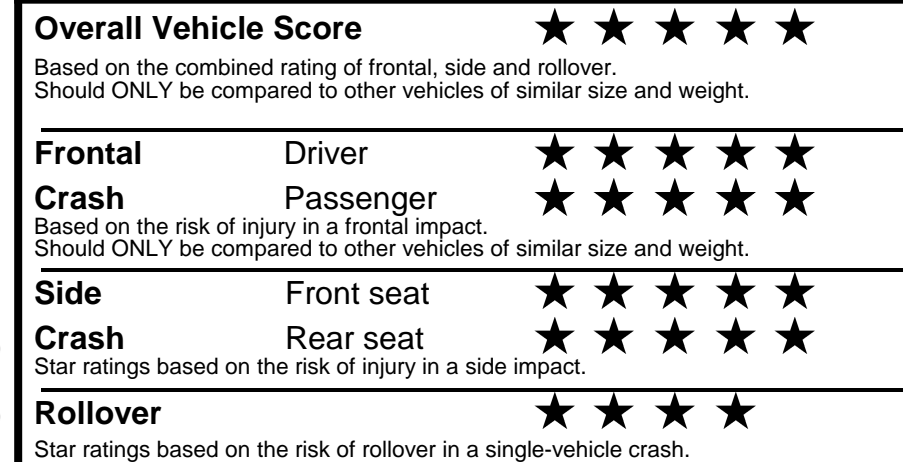

### GOVERNMENT 5-STAR SAFETY RATINGS

Star ratings range from 1 to 5 stars (★★★★★) with 5 being the highest.  
 Source: National Highway Traffic Safety Administration (NHTSA).  
[www.safercar.gov](http://www.safercar.gov) or 1-888-327-4236