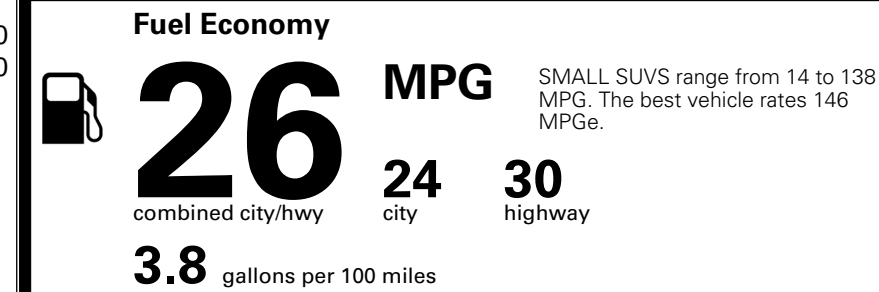

MANUFACTURER'S SUGGESTED RETAIL PRICE ▶

$ 30,590.00

ADDITIONAL INSTALLED EQUIPMENT:
(In addition to or in place of standard features)
Glacial White Pearl Paint $495.00
Carpeted Floor Mats $200.00

MSRP INCLUDING OPTIONS

$ 31,285.00

INLAND FREIGHT AND HANDLING

$ 1,495.00

TOTAL MANUFACTURER'S SUGGESTED RETAIL PRICE ▶

$ 32,780.00

*Additional terms and conditions apply.
**Kia Connect may be currently unavailable for some Model Year 2022 and newer vehicles sold or purchased in Massachusetts; please see owners.kia.com for more information.
NOTE: When you purchase this vehicle, Kia America, Inc. collects personal information you provide to the dealership. For information on our collection and use of personal information and your rights, please see our Privacy Policy on www.kia.com.

TOTAL ADDITIONAL WEIGHT: 6.6

EPA DOT Fuel Economy and Environment

Gasoline Vehicle

You spend **$1,000** more in fuel costs over 5 years compared to the average new vehicle.

Annual fuel cost **$1,900**