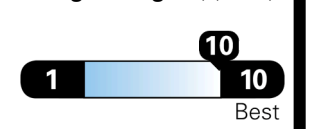

You save \$5,750

in fuel costs over 5 years
 compared to the average new vehicle.

Driving Range

Annual fuel cost \$750

Fuel Economy & Greenhouse Gas Rating (tailpipe only)

Smog Rating (tailpipe only)

This vehicle emits 0 grams CO₂ per mile. The best emits 0 grams per mile (tailpipe only). Does not include emission from generating electricity; learn more at fueleconomy.gov.