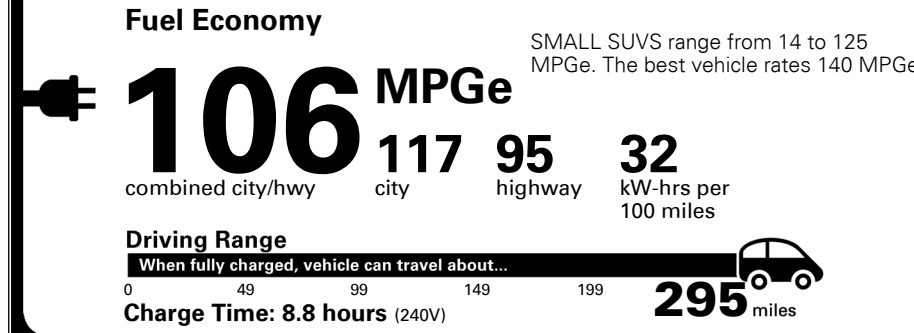

TOTAL MANUFACTURER'S SUGGESTED RETAIL PRICE ▶

\$ 54,015.00

TOTAL ADDITIONAL WEIGHT: 8.8

*Additional terms and conditions apply.

**Kia Connect may be currently unavailable for some Model Year 2022 and newer vehicles sold or purchased in Massachusetts; please see owners.kia.com for more information.

EPA DOT Fuel Economy and Environment

Electric Vehicle

You save \$5,750
 in fuel costs over 5 years compared to the average new vehicle.

Annual fuel cost \$750

Actual results will vary for many reasons, including driving conditions and how you drive and maintain your vehicle. The average new vehicle gets 28 MPG and costs \$9,500 to fuel over 5 years. Cost estimates are based on 15,000 miles per year at \$0.16 per kW-hr. MPGe is miles per gasoline gallon equivalent. Vehicle emissions are a significant cause of global warming and smog.