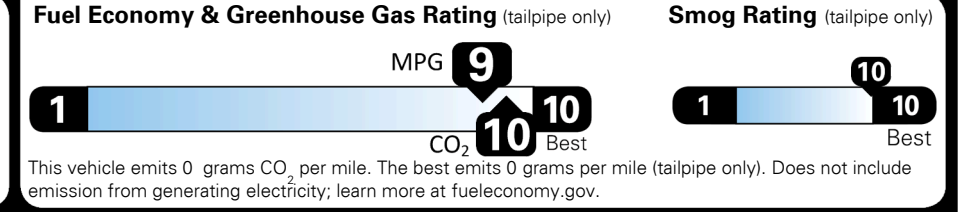

EPA DOT Fuel Economy and Environment

Electric Vehicle

You save \$5,750
 in fuel costs over 5 years compared to the average new vehicle.

Annual fuel cost \$750

Actual results will vary for many reasons, including driving conditions and how you drive and maintain your vehicle. The average new vehicle gets 28 MPG and costs \$9,500 to fuel over 5 years. Cost estimates are based on 15,000 miles per year at \$0.16 per kW-hr. MPGe is miles per gasoline gallon equivalent. Vehicle emissions are a significant cause of global warming and smog.