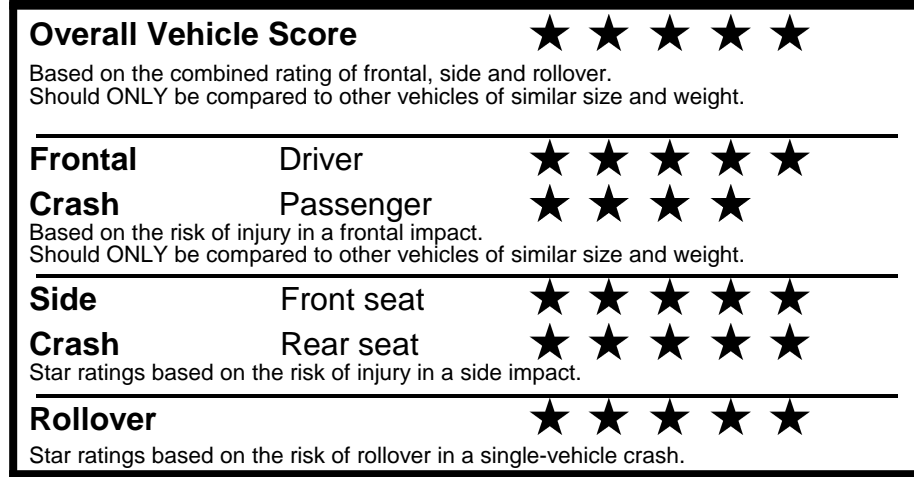

fueleconomy.gov

Calculate personalized estimates and compare vehicles

GOVERNMENT 5-STAR SAFETY RATINGS

Star ratings range from 1 to 5 stars (★★★★★) with 5 being the highest.
 Source: National Highway Traffic Safety Administration (NHTSA).
www.safercar.gov or 1-888-327-4236