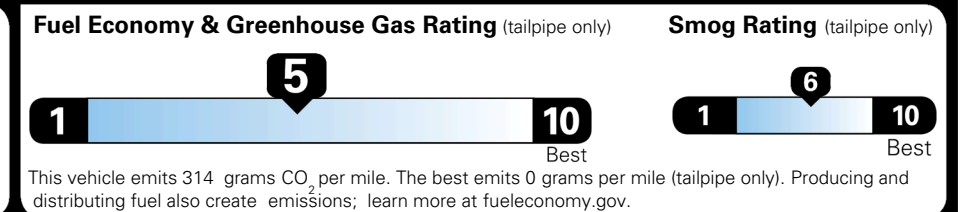

EPA DOT Fuel Economy and Environment

Gasoline Vehicle

You spend
\$250
 more in fuel costs
 over 5 years
 compared to the
 average new vehicle.

Annual fuel cost
\$1,750

Actual results will vary for many reasons, including driving conditions and how you drive and maintain your vehicle. The average new vehicle gets 29 MPG and costs \$8,500 to fuel over 5 years. Cost estimates are based on 15,000 miles per year at \$ 3.30 per gallon. MPGe is miles per gasoline gallon equivalent. Vehicle emissions are a significant cause of climate change and smog.