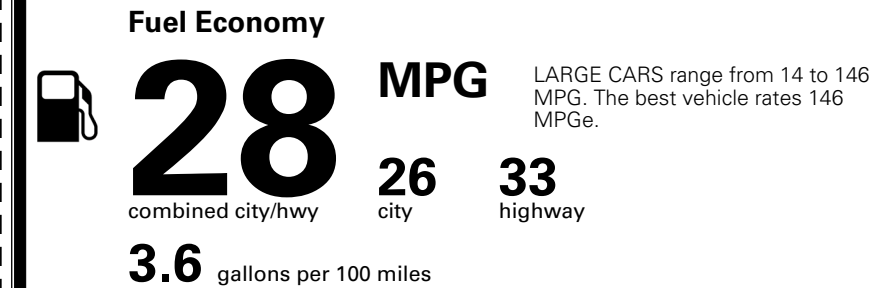

EPA DOT Fuel Economy and Environment

Gasoline Vehicle

You spend
$250
more in fuel costs
over 5 years
compared to the
average new vehicle.

Annual fuel cost
$1,750