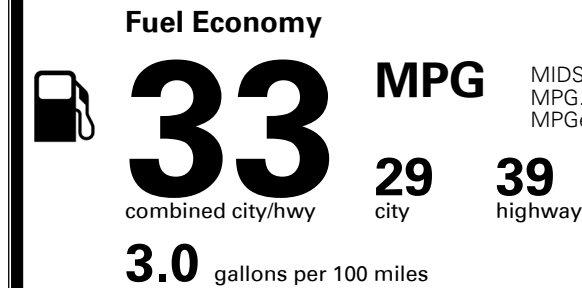

INLAND FREIGHT AND HANDLING \$ 1,155.00

TOTAL MANUFACTURER'S SUGGESTED RETAIL PRICE ▶ \$ 25,320.00

TOTAL ADDITIONAL WEIGHT: 11.4

*Additional terms and conditions apply.
 **Kia Connect may be currently unavailable for some Model Year 2022 and newer vehicles sold or purchased in Massachusetts; please see owners.kia.com for more information.
 NOTE: When you purchase this vehicle, Kia America, Inc. collects personal information you provide to the dealership. For information on our collection and use of personal information and your rights, please see our Privacy Policy on www.kia.com.

EPA DOT Fuel Economy and Environment

Gasoline Vehicle

You save \$1,500
 in fuel costs over 5 years compared to the average new vehicle.

Annual fuel cost \$1,600

Actual results will vary for many reasons, including driving conditions and how you drive and maintain your vehicle. The average new vehicle gets 28 MPG and costs \$9,500 to fuel over 5 years. Cost estimates are based on 15,000 miles per year at \$ 3.50 per gallon. MPGe is miles per gasoline gallon equivalent. Vehicle emissions are a significant cause of climate change and smog.