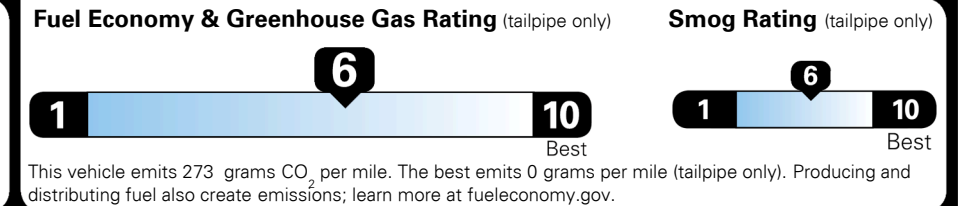

INLAND FREIGHT AND HANDLING \$ 1,155.00

TOTAL MANUFACTURER'S SUGGESTED RETAIL PRICE ▶ \$ 25,320.00

TOTAL ADDITIONAL WEIGHT: 11.4

*Additional terms and conditions apply.
 **Kia Connect may be currently unavailable for some Model Year 2022 and newer vehicles sold or purchased in Massachusetts; please see owners.kia.com for more information.
 NOTE: When you purchase this vehicle, Kia America, Inc. collects personal information you provide to the dealership. For information on our collection and use of personal information and your rights, please see our Privacy Policy on www.kia.com.

EPA DOT Fuel Economy and Environment

Gasoline Vehicle

You save \$1,500
 in fuel costs over 5 years compared to the average new vehicle.

Annual fuel cost \$1,600

Actual results will vary for many reasons, including driving conditions and how you drive and maintain your vehicle. The average new vehicle gets 28 MPG and costs \$9,500 to fuel over 5 years. Cost estimates are based on 15,000 miles per year at \$ 3.50 per gallon. MPGe is miles per gasoline gallon equivalent. Vehicle emissions are a significant cause of climate change and smog.