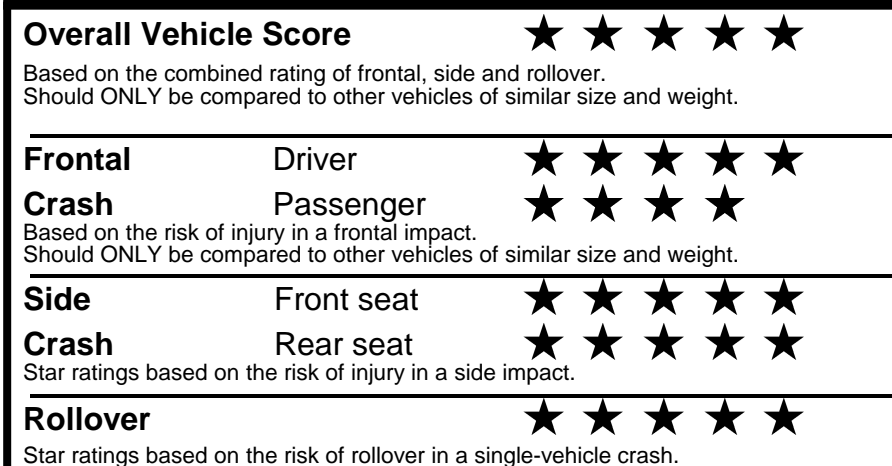

**fueleconomy.gov**  
 Calculate personalized estimates and compare vehicles

**GOVERNMENT 5-STAR SAFETY RATINGS**

**PARTS CONTENT INFORMATION**

**FOR VEHICLES IN THIS CAR LINE U.S./CANADIAN PARTS CONTENT: 20 %**