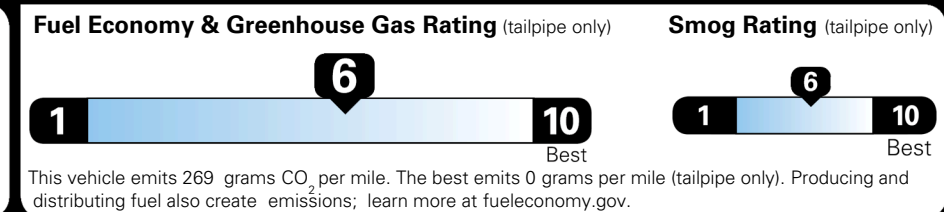

**EPA DOT Fuel Economy and Environment**

**Gasoline Vehicle**

**You save \$1,000**  
 in fuel costs over 5 years compared to the average new vehicle.

**Annual fuel cost \$1,500**

Actual results will vary for many reasons, including driving conditions and how you drive and maintain your vehicle. The average new vehicle gets 29 MPG and costs \$8,500 to fuel over 5 years. Cost estimates are based on 15,000 miles per year at \$ 3.30 per gallon. MPGe is miles per gasoline gallon equivalent. Vehicle emissions are a significant cause of climate change and smog.